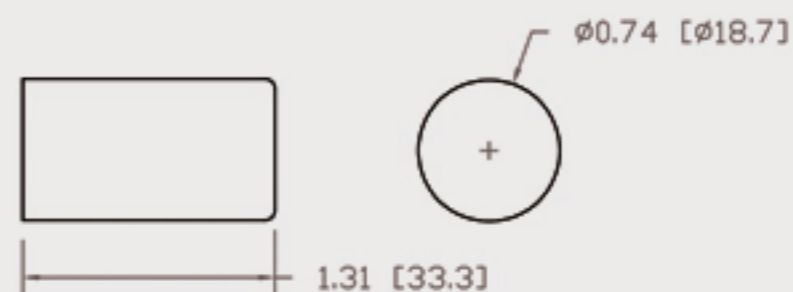

# Technical Data Sheets

CUREUV Part No: **510901**

(A) Total Length: 357mm

(B) Arc Length: 275 mm

(C) Lamp Quartz Diameter : 15 mm

Operating Current: 320mA

Lamp Voltage: 56

Lamp Wattage: 16

Peak UV Output: 253.7nm

Glass Type: Non Ozone

Output UVC Watts:

Output uW/cm<sup>2</sup> @ 1m:

Rated Life (hrs): 10,000

Style: 4 Pin

Style: No Hole Base

Lot Number: \_\_\_\_\_