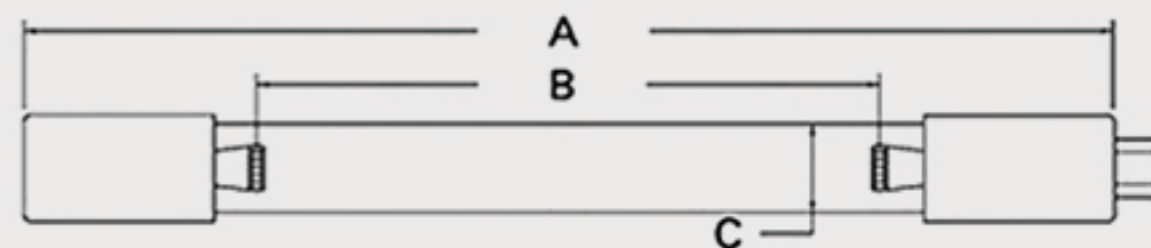

# Technical Data Sheets

CUREUV Part No: **510901**

(A) Total Length: 357mm

(B) Arc Length: 275 mm

(C) Lamp Quartz Diameter : 15 mm

Operating Current: 320mA

Lamp Voltage: 56

Lamp Wattage: 16

Peak UV Output: 253.7nm

Glass Type: Non Ozone

Output UVC Watts:

Output uW/cm<sup>2</sup> @ 1m:

Rated Life (hrs): 10,000

Style: 4 Pin

Style: No Hole Base

Lot Number: \_\_\_\_\_