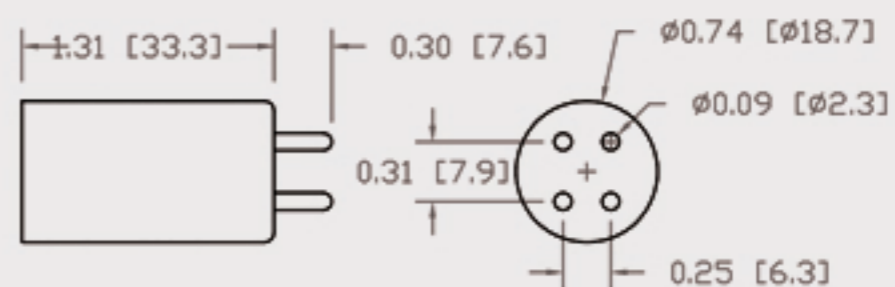

# Technical Data Sheets

CUREUV Part No: **510901**

(A) Total Length: 357mm

(B) Arc Length: 275 mm

(C) Lamp Quartz Diameter : 15 mm

Operating Current: 320mA

Lamp Voltage: 56

Lamp Wattage: 16

Peak UV Output: 253.7nm

Glass Type: Non Ozone

Output UVC Watts:

Output uW/cm<sup>2</sup> @ 1m:

Rated Life (hrs): 10,000

Style: 4 Pin

Style: No Hole Base

Lot Number: \_\_\_\_\_