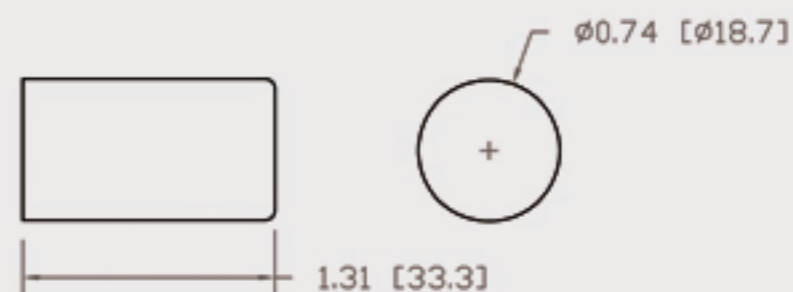

# Technical Data Sheets

CUREUV Part No: **510900**

(A) Total Length: 357mm

(B) Arc Length: 275 mm

(C) Lamp Quartz Diameter : 15 mm

Operating Current: 320mA

Lamp Voltage: 56

Lamp Wattage: 16

Peak UV Output: 253.7nm

Glass Type: Non Ozone

Output UVC Watts:

Output  $\mu\text{W}/\text{cm}^2$  @ 1m:

Rated Life (hrs): 10,000

Style: 4 Pin

Style: No Hole Base

Lot Number: \_\_\_\_\_