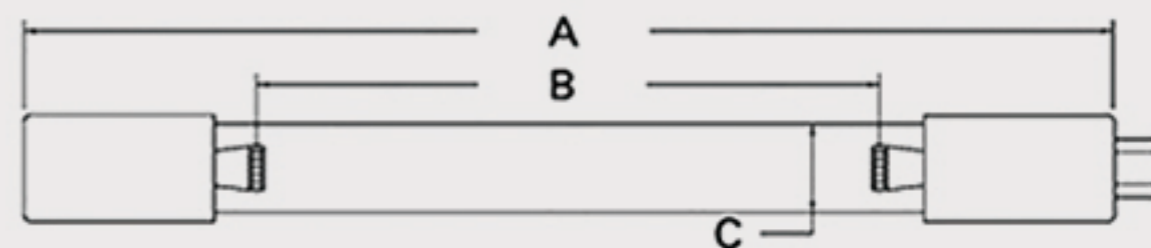

# Technical Data Sheets

CUREUV Part No: **510900**

(A) Total Length: 357mm

(B) Arc Length: 275 mm

(C) Lamp Quartz Diameter : 15 mm

Operating Current: 320mA

Lamp Voltage: 56

Lamp Wattage: 16

Peak UV Output: 253.7nm

Glass Type: Non Ozone

Output UVC Watts:

Output  $\mu\text{W}/\text{cm}^2$  @ 1m:

Rated Life (hrs): 10,000

Style: 4 Pin

Style: No Hole Base

Lot Number: \_\_\_\_\_