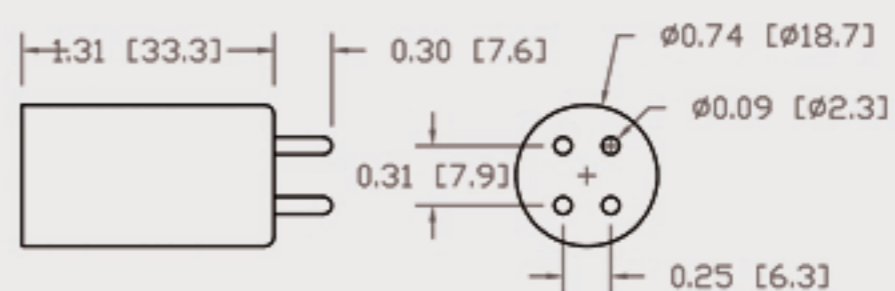

# Technical Data Sheets

CUREUV Part No: **510900**

(A) Total Length: 357mm

(B) Arc Length: 275 mm

(C) Lamp Quartz Diameter : 15 mm

Operating Current: 320mA

Lamp Voltage: 56

Lamp Wattage: 16

Peak UV Output: 253.7nm

Glass Type: Non Ozone

Output UVC Watts:

Output  $\mu\text{W}/\text{cm}^2$  @ 1m:

Rated Life (hrs): 10,000

Style: 4 Pin

Style: No Hole Base

Lot Number: \_\_\_\_\_