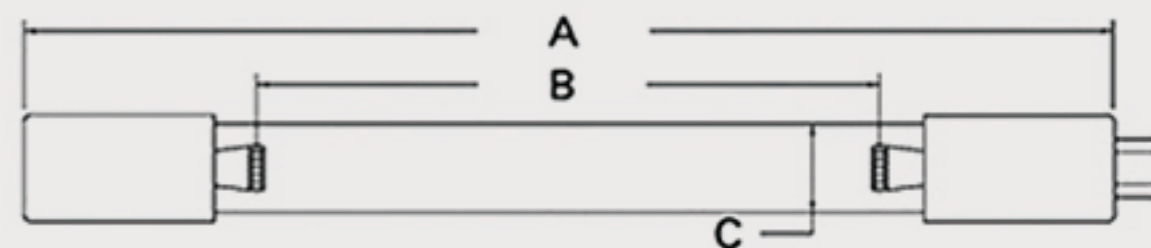

Technical Data Sheets

CUREUV Part No: **510899**

(A) Total Length: 357mm

(B) Arc Length: 275 mm

(C) Lamp Quartz Diameter : 15 mm

Operating Current: 320mA

Lamp Voltage: 56

Lamp Wattage: 16

Peak UV Output: 253.7nm

Glass Type: Non Ozone

Output UVC Watts:

Output $\mu\text{W}/\text{cm}^2$ @ 1m:

Rated Life (hrs): 10,000

Style: 4 Pin

Style: No Hole Base

Lot Number: _____