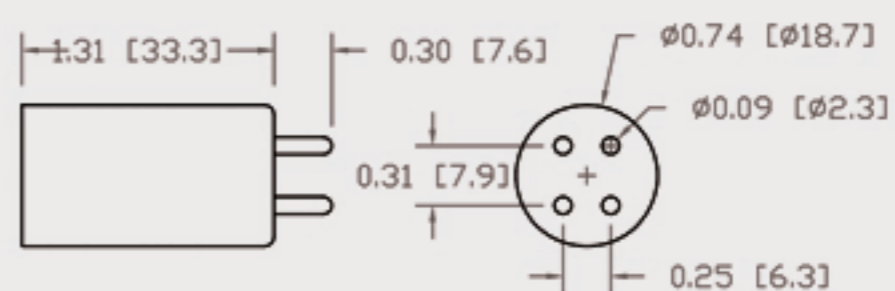

Technical Data Sheets

CUREUV Part No: **510899**

(A) Total Length: 357mm

(B) Arc Length: 275 mm

(C) Lamp Quartz Diameter : 15 mm

Operating Current: 320mA

Lamp Voltage: 56

Lamp Wattage: 16

Peak UV Output: 253.7nm

Glass Type: Non Ozone

Output UVC Watts:

Output $\mu\text{W}/\text{cm}^2$ @ 1m:

Rated Life (hrs): 10,000

Style: 4 Pin

Style: No Hole Base

Lot Number: _____