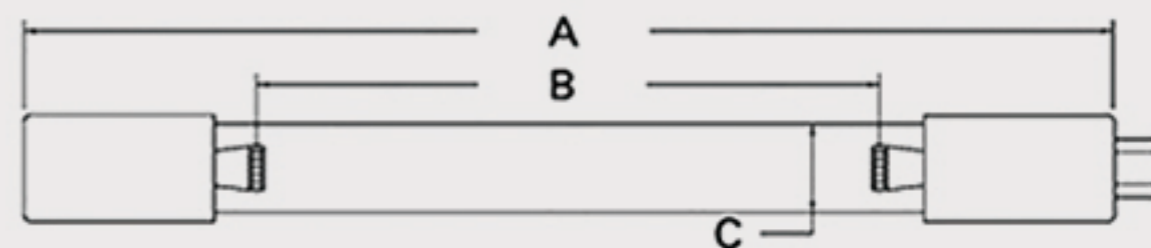

# Technical Data Sheets

CUREUV Part No: **510898**

(A) Total Length: 357mm

(B) Arc Length: 275 mm

(C) Lamp Quartz Diameter : 15 mm

Operating Current: 320mA

Lamp Voltage: 56

Lamp Wattage: 16

Peak UV Output: 253.7nm

Glass Type: Non Ozone

Output UVC Watts:

Output  $\mu\text{W}/\text{cm}^2$  @ 1m:

Rated Life (hrs): 10,000

Style: 4 Pin

Style: No Hole Base

Lot Number: \_\_\_\_\_