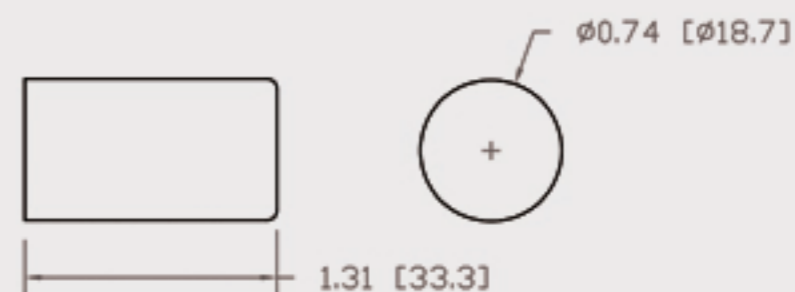

# Technical Data Sheets

CUREUV Part No: **510898**

(A) Total Length: 357mm

(B) Arc Length: 275 mm

(C) Lamp Quartz Diameter : 15 mm

Operating Current: 320mA

Lamp Voltage: 56

Lamp Wattage: 16

Peak UV Output: 253.7nm

Glass Type: Non Ozone

Output UVC Watts:

Output  $\mu\text{W}/\text{cm}^2$  @ 1m:

Rated Life (hrs): 10,000

Style: 4 Pin

Style: No Hole Base

Lot Number: \_\_\_\_\_