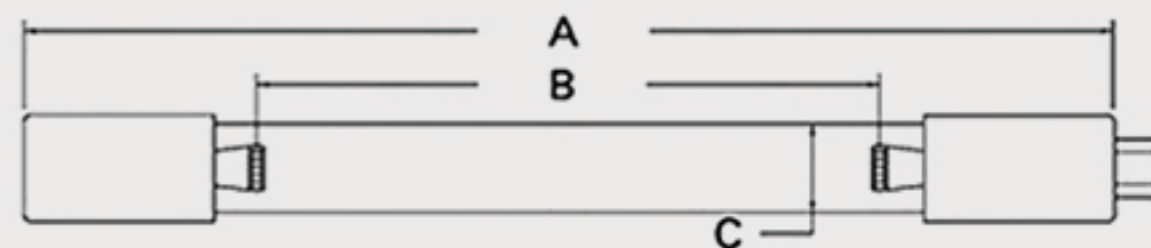

Technical Data Sheets

CUREUV Part No: **510897**

(A) Total Length: 357mm

(B) Arc Length: 275 mm

(C) Lamp Quartz Diameter : 15 mm

Operating Current: 320mA

Lamp Voltage: 56

Lamp Wattage: 16

Peak UV Output: 253.7nm

Glass Type: Non Ozone

Output UVC Watts:

Output $\mu\text{W}/\text{cm}^2$ @ 1m:

Rated Life (hrs): 10,000

Style: 4 Pin

Style: No Hole Base

Lot Number: _____