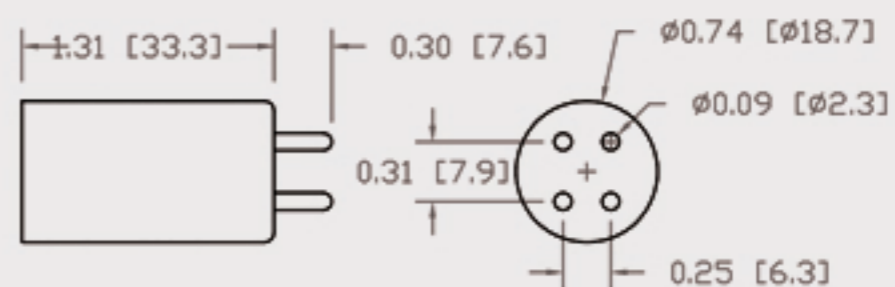

Technical Data Sheets

CUREUV Part No: **510897**

(A) Total Length: 357mm

(B) Arc Length: 275 mm

(C) Lamp Quartz Diameter : 15 mm

Operating Current: 320mA

Lamp Voltage: 56

Lamp Wattage: 16

Peak UV Output: 253.7nm

Glass Type: Non Ozone

Output UVC Watts:

Output $\mu\text{W}/\text{cm}^2$ @ 1m:

Rated Life (hrs): 10,000

Style: 4 Pin

Style: No Hole Base

Lot Number: _____