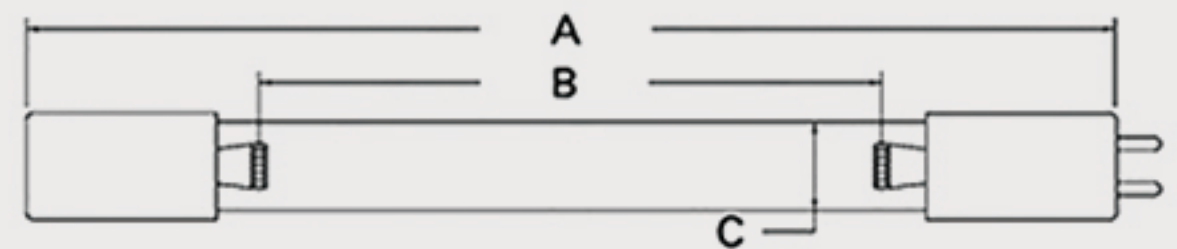

Technical Data Sheets

CUREUV Part No: **510896**

(A) Total Length: 357mm

(B) Arc Length: 275 mm

(C) Lamp Quartz Diameter : 15 mm

Operating Current: 320mA

Lamp Voltage: 56

Lamp Wattage: 16

Peak UV Output: 253.7nm

Glass Type: Non Ozone

Output UVC Watts:

Output $\mu\text{W}/\text{cm}^2$ @ 1m:

Rated Life (hrs): 10,000

Style: 4 Pin

Style: No Hole Base

Lot Number: _____