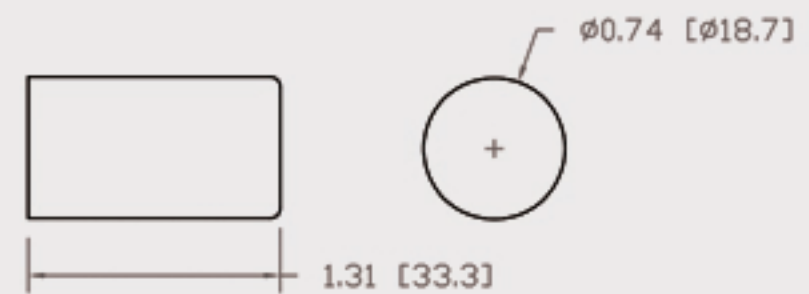

Technical Data Sheets

CUREUV Part No: **510896**

(A) Total Length: 357mm

(B) Arc Length: 275 mm

(C) Lamp Quartz Diameter : 15 mm

Operating Current: 320mA

Lamp Voltage: 56

Lamp Wattage: 16

Peak UV Output: 253.7nm

Glass Type: Non Ozone

Output UVC Watts:

Output $\mu\text{W}/\text{cm}^2$ @ 1m:

Rated Life (hrs): 10,000

Style: 4 Pin

Style: No Hole Base

Lot Number: _____