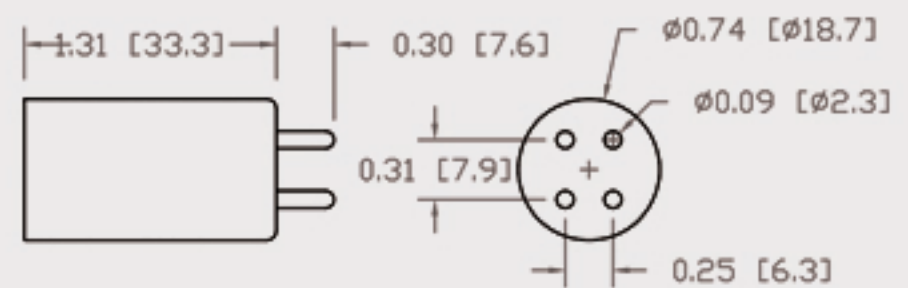

Technical Data Sheets

CUREUV Part No: **510896**

(A) Total Length: 357mm

(B) Arc Length: 275 mm

(C) Lamp Quartz Diameter : 15 mm

Operating Current: 320mA

Lamp Voltage: 56

Lamp Wattage: 16

Peak UV Output: 253.7nm

Glass Type: Non Ozone

Output UVC Watts:

Output $\mu\text{W}/\text{cm}^2$ @ 1m:

Rated Life (hrs): 10,000

Style: 4 Pin

Style: No Hole Base

Lot Number: _____