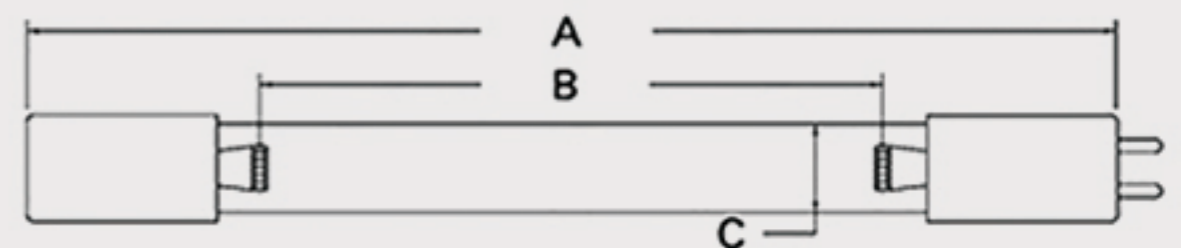

Technical Data Sheets

CUREUV Part No: **510895**

(A) Total Length: 357mm

(B) Arc Length: 275 mm

(C) Lamp Quartz Diameter : 15 mm

Operating Current: 320mA

Lamp Voltage: 56

Lamp Wattage: 16

Peak UV Output: 253.7nm

Glass Type: Non Ozone

Output UVC Watts:

Output $\mu\text{W}/\text{cm}^2$ @ 1m:

Rated Life (hrs): 10,000

Style: 4 Pin

Style: No Hole Base

Lot Number: _____