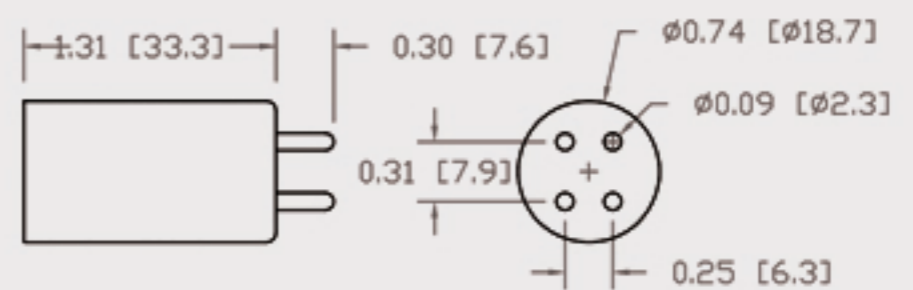

Technical Data Sheets

CUREUV Part No: **510895**

(A) Total Length: 357mm

(B) Arc Length: 275 mm

(C) Lamp Quartz Diameter : 15 mm

Operating Current: 320mA

Lamp Voltage: 56

Lamp Wattage: 16

Peak UV Output: 253.7nm

Glass Type: Non Ozone

Output UVC Watts:

Output $\mu\text{W}/\text{cm}^2$ @ 1m:

Rated Life (hrs): 10,000

Style: 4 Pin

Style: No Hole Base

Lot Number: _____