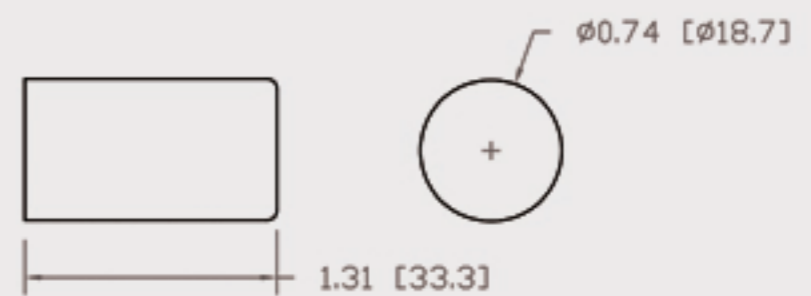

Technical Data Sheets

CUREUV Part No: **510894**

(A) Total Length: 357mm

(B) Arc Length: 275 mm

(C) Lamp Quartz Diameter : 15 mm

Operating Current: 320mA

Lamp Voltage: 56

Lamp Wattage: 16

Peak UV Output: 253.7nm

Glass Type: Non Ozone

Output UVC Watts:

Output $\mu\text{W}/\text{cm}^2$ @ 1m:

Rated Life (hrs): 10,000

Style: 4 Pin

Style: No Hole Base

Lot Number: _____