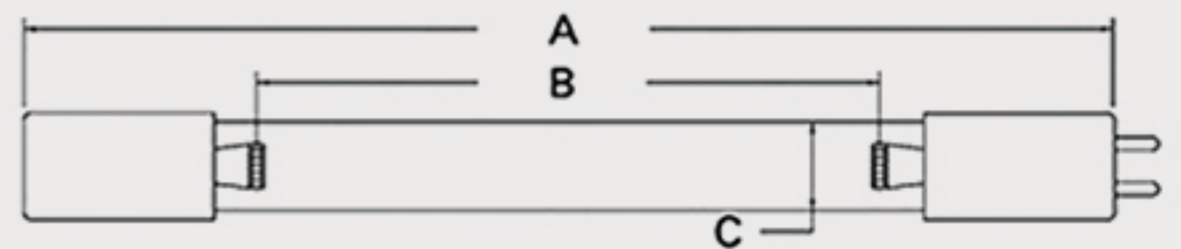

Technical Data Sheets

CUREUV Part No: **510894**

(A) Total Length: 357mm

(B) Arc Length: 275 mm

(C) Lamp Quartz Diameter : 15 mm

Operating Current: 320mA

Lamp Voltage: 56

Lamp Wattage: 16

Peak UV Output: 253.7nm

Glass Type: Non Ozone

Output UVC Watts:

Output $\mu\text{W}/\text{cm}^2$ @ 1m:

Rated Life (hrs): 10,000

Style: 4 Pin

Style: No Hole Base

Lot Number: _____