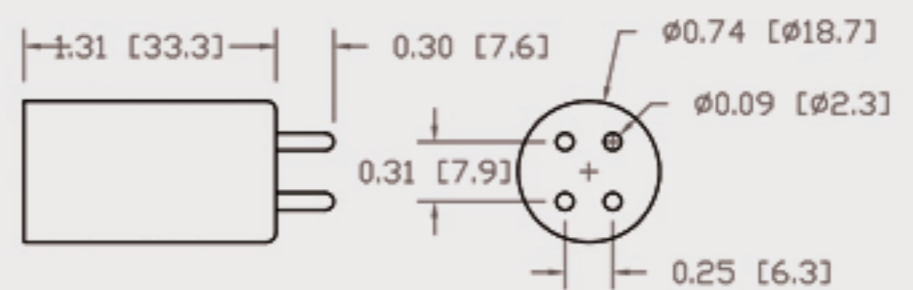

Technical Data Sheets

CUREUV Part No: **510894**

(A) Total Length: 357mm

(B) Arc Length: 275 mm

(C) Lamp Quartz Diameter : 15 mm

Operating Current: 320mA

Lamp Voltage: 56

Lamp Wattage: 16

Peak UV Output: 253.7nm

Glass Type: Non Ozone

Output UVC Watts:

Output $\mu\text{W}/\text{cm}^2$ @ 1m:

Rated Life (hrs): 10,000

Style: 4 Pin

Style: No Hole Base

Lot Number: _____