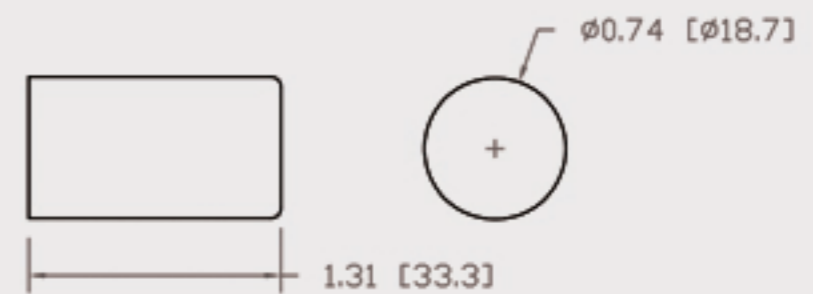

Technical Data Sheets

CUREUV Part No: **510893**

(A) Total Length: 357mm

(B) Arc Length: 275 mm

(C) Lamp Quartz Diameter : 15 mm

Operating Current: 320mA

Lamp Voltage: 56

Lamp Wattage: 16

Peak UV Output: 253.7nm

Glass Type: Non Ozone

Output UVC Watts:

Output uW/cm² @ 1m:

Rated Life (hrs): 10,000

Style: 4 Pin

Style: No Hole Base

Lot Number: _____