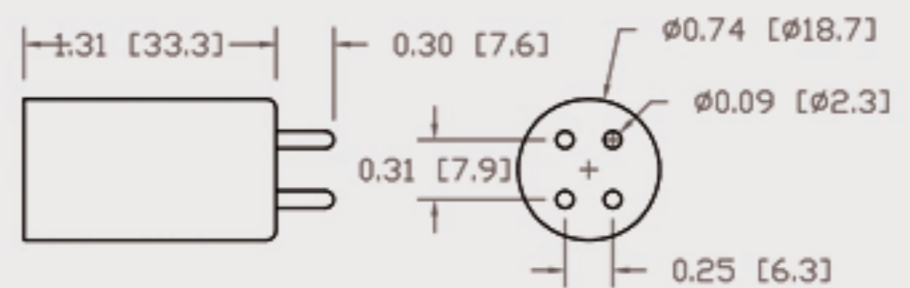

Technical Data Sheets

CUREUV Part No: **510893**

(A) Total Length: 357mm

(B) Arc Length: 275 mm

(C) Lamp Quartz Diameter : 15 mm

Operating Current: 320mA

Lamp Voltage: 56

Lamp Wattage: 16

Peak UV Output: 253.7nm

Glass Type: Non Ozone

Output UVC Watts:

Output uW/cm² @ 1m:

Rated Life (hrs): 10,000

Style: 4 Pin

Style: No Hole Base

Lot Number: _____