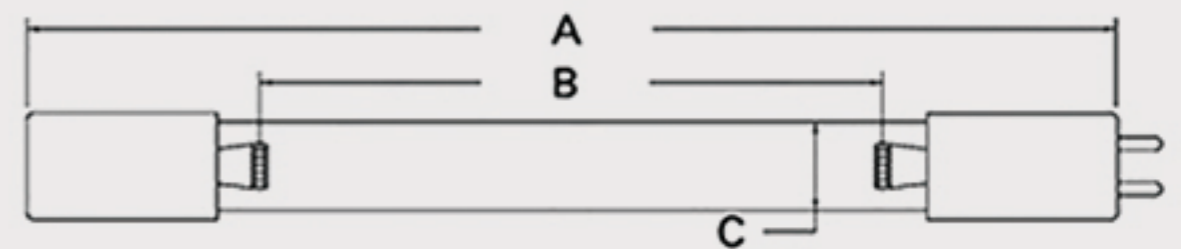

Technical Data Sheets

CUREUV Part No: **510893**

(A) Total Length: 357mm

(B) Arc Length: 275 mm

(C) Lamp Quartz Diameter : 15 mm

Operating Current: 320mA

Lamp Voltage: 56

Lamp Wattage: 16

Peak UV Output: 253.7nm

Glass Type: Non Ozone

Output UVC Watts:

Output uW/cm² @ 1m:

Rated Life (hrs): 10,000

Style: 4 Pin

Style: No Hole Base

Lot Number: _____