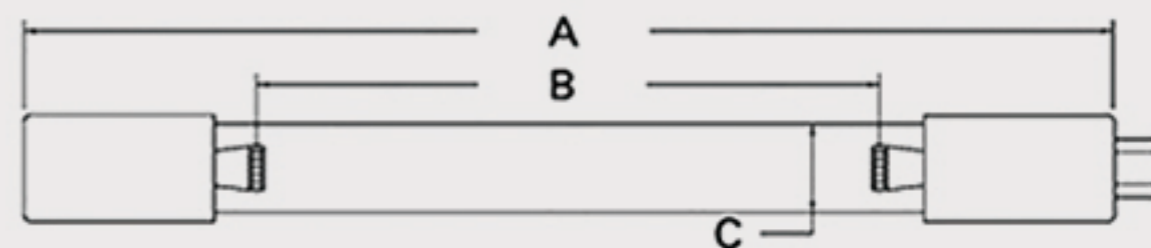

Technical Data Sheets

CUREUV Part No: **510892**

(A) Total Length: 357mm

(B) Arc Length: 275 mm

(C) Lamp Quartz Diameter : 15 mm

Operating Current: 320mA

Lamp Voltage: 56

Lamp Wattage: 16

Peak UV Output: 253.7nm

Glass Type: Non Ozone

Output UVC Watts:

Output $\mu\text{W}/\text{cm}^2$ @ 1m:

Rated Life (hrs): 10,000

Style: 4 Pin

Style: No Hole Base

Lot Number: _____