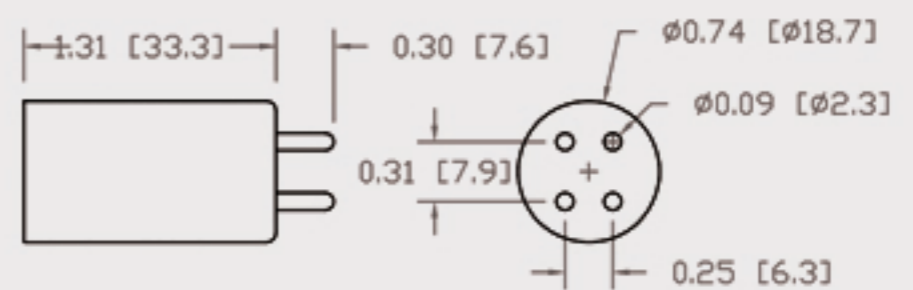

# Technical Data Sheets

CUREUV Part No: **510890**

(A) Total Length: 357mm

(B) Arc Length: 275 mm

(C) Lamp Quartz Diameter : 15 mm

Operating Current: 320mA

Lamp Voltage: 56

Lamp Wattage: 16

Peak UV Output: 253.7nm

Glass Type: Non Ozone

Output UVC Watts:

Output uW/cm<sup>2</sup> @ 1m:

Rated Life (hrs): 10,000

Style: 4 Pin

Style: No Hole Base

Lot Number: \_\_\_\_\_