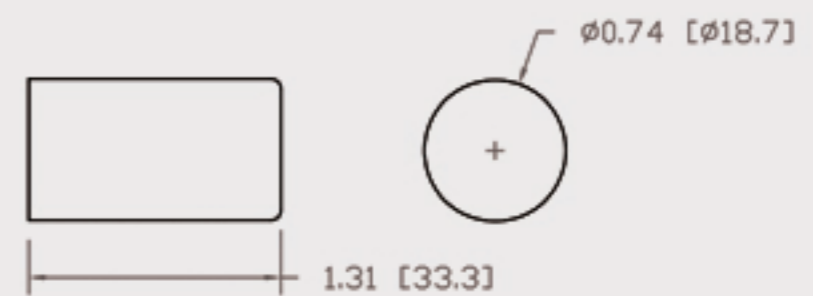

# Technical Data Sheets

CUREUV Part No: **510890**

(A) Total Length: 357mm

(B) Arc Length: 275 mm

(C) Lamp Quartz Diameter : 15 mm

Operating Current: 320mA

Lamp Voltage: 56

Lamp Wattage: 16

Peak UV Output: 253.7nm

Glass Type: Non Ozone

Output UVC Watts:

Output uW/cm<sup>2</sup> @ 1m:

Rated Life (hrs): 10,000

Style: 4 Pin

Style: No Hole Base

Lot Number: \_\_\_\_\_