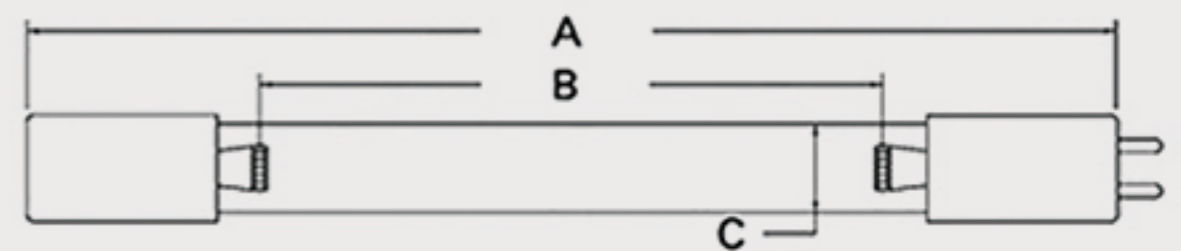

# Technical Data Sheets

CUREUV Part No: **510890**

(A) Total Length: 357mm

(B) Arc Length: 275 mm

(C) Lamp Quartz Diameter : 15 mm

Operating Current: 320mA

Lamp Voltage: 56

Lamp Wattage: 16

Peak UV Output: 253.7nm

Glass Type: Non Ozone

Output UVC Watts:

Output uW/cm<sup>2</sup> @ 1m:

Rated Life (hrs): 10,000

Style: 4 Pin

Style: No Hole Base

Lot Number: \_\_\_\_\_