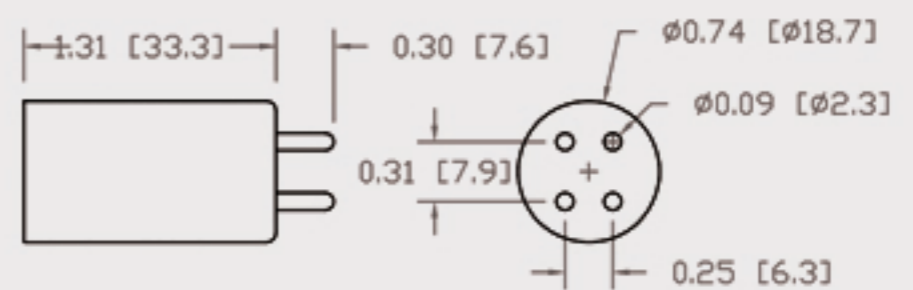

# Technical Data Sheets

CUREUV Part No: **510889**

(A) Total Length: 357mm

(B) Arc Length: 275 mm

(C) Lamp Quartz Diameter : 15 mm

Operating Current: 320mA

Lamp Voltage: 56

Lamp Wattage: 16

Peak UV Output: 253.7nm

Glass Type: Non Ozone

Output UVC Watts:

Output  $\mu\text{W}/\text{cm}^2$  @ 1m:

Rated Life (hrs): 10,000

Style: 4 Pin

Style: No Hole Base

Lot Number: \_\_\_\_\_