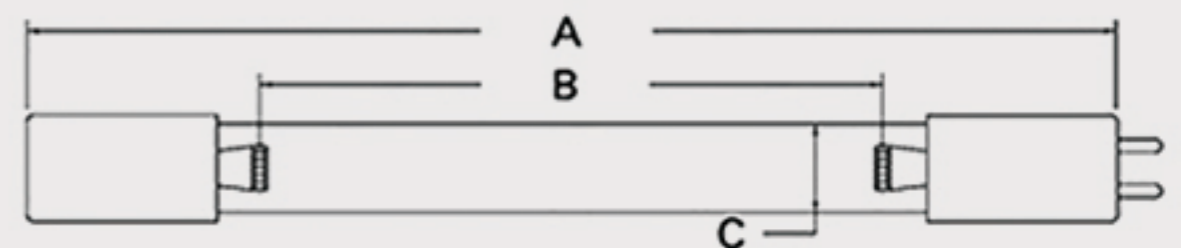

# Technical Data Sheets

CUREUV Part No: **510889**

(A) Total Length: 357mm

(B) Arc Length: 275 mm

(C) Lamp Quartz Diameter : 15 mm

Operating Current: 320mA

Lamp Voltage: 56

Lamp Wattage: 16

Peak UV Output: 253.7nm

Glass Type: Non Ozone

Output UVC Watts:

Output  $\mu\text{W}/\text{cm}^2$  @ 1m:

Rated Life (hrs): 10,000

Style: 4 Pin

Style: No Hole Base

Lot Number: \_\_\_\_\_