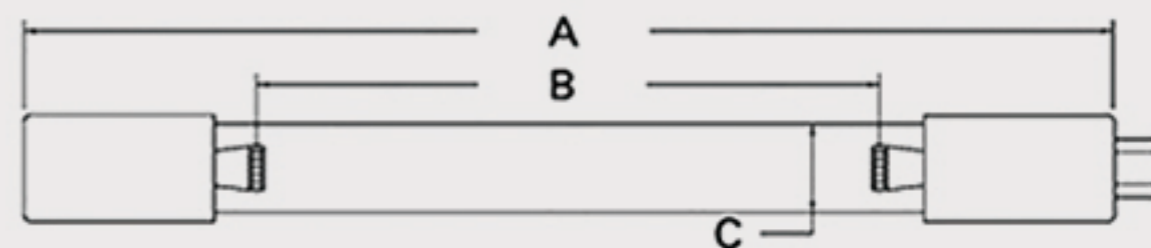

Technical Data Sheets

CUREUV Part No: **510888**

(A) Total Length: 357mm

(B) Arc Length: 275 mm

(C) Lamp Quartz Diameter : 15 mm

Operating Current: 320mA

Lamp Voltage: 56

Lamp Wattage: 16

Peak UV Output: 253.7nm

Glass Type: Non Ozone

Output UVC Watts:

Output uW/cm² @ 1m:

Rated Life (hrs): 10,000

Style: 4 Pin

Style: No Hole Base

Lot Number: _____