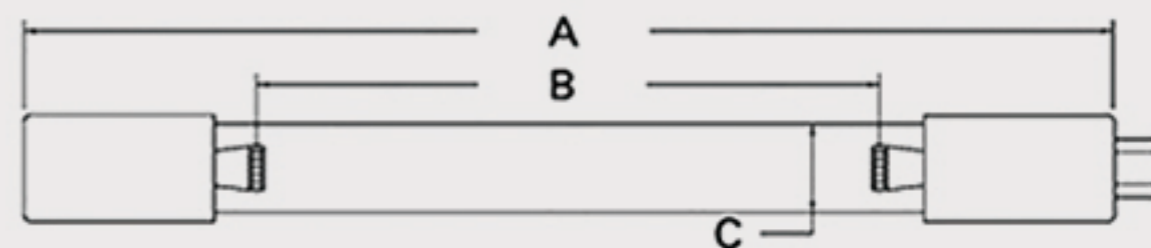

Technical Data Sheets

CUREUV Part No: **510887**

(A) Total Length: 357mm

(B) Arc Length: 275 mm

(C) Lamp Quartz Diameter : 15 mm

Operating Current: 320mA

Lamp Voltage: 56

Lamp Wattage: 16

Peak UV Output: 253.7nm

Glass Type: Non Ozone

Output UVC Watts:

Output $\mu\text{W}/\text{cm}^2$ @ 1m:

Rated Life (hrs): 10,000

Style: 4 Pin

Style: No Hole Base

Lot Number: _____