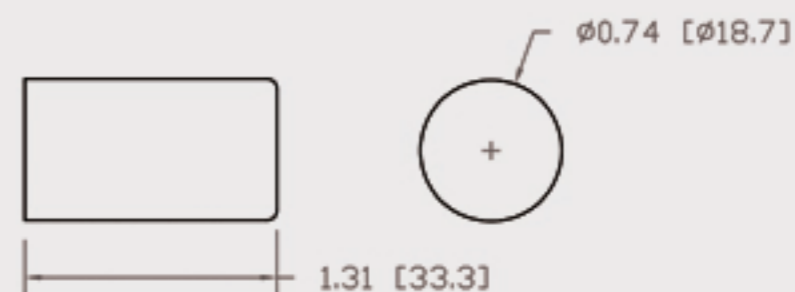

# Technical Data Sheets

CUREUV Part No: **510886**

(A) Total Length: 357mm

(B) Arc Length: 275 mm

(C) Lamp Quartz Diameter : 15 mm

Operating Current: 320mA

Lamp Voltage: 56

Lamp Wattage: 16

Peak UV Output: 253.7nm

Glass Type: Non Ozone

Output UVC Watts:

Output  $\mu\text{W}/\text{cm}^2$  @ 1m:

Rated Life (hrs): 10,000

Style: 4 Pin

Style: No Hole Base

Lot Number: \_\_\_\_\_