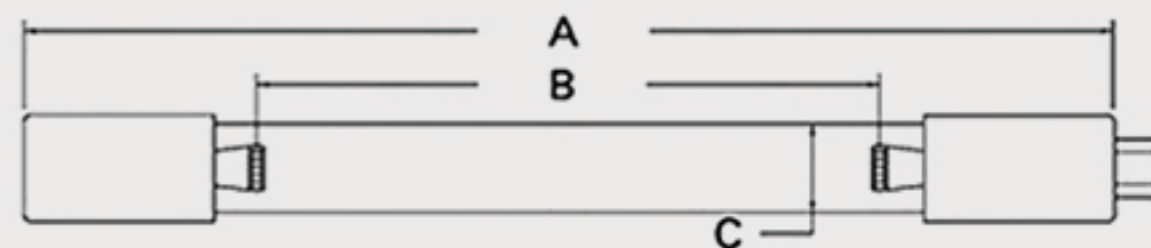

# Technical Data Sheets

CUREUV Part No: **510886**

(A) Total Length: 357mm

(B) Arc Length: 275 mm

(C) Lamp Quartz Diameter : 15 mm

Operating Current: 320mA

Lamp Voltage: 56

Lamp Wattage: 16

Peak UV Output: 253.7nm

Glass Type: Non Ozone

Output UVC Watts:

Output  $\mu\text{W}/\text{cm}^2$  @ 1m:

Rated Life (hrs): 10,000

Style: 4 Pin

Style: No Hole Base

Lot Number: \_\_\_\_\_