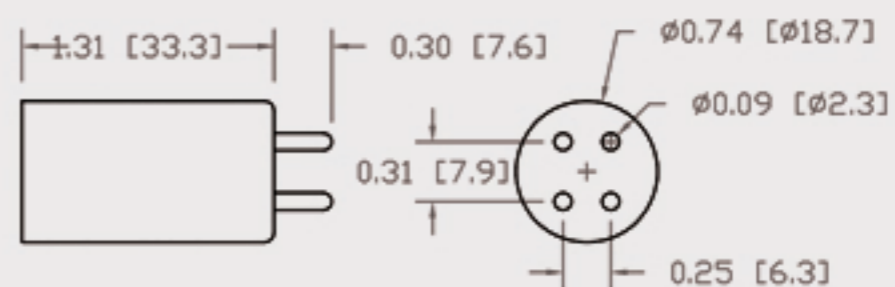

# Technical Data Sheets

CUREUV Part No: **510886**

(A) Total Length: 357mm

(B) Arc Length: 275 mm

(C) Lamp Quartz Diameter : 15 mm

Operating Current: 320mA

Lamp Voltage: 56

Lamp Wattage: 16

Peak UV Output: 253.7nm

Glass Type: Non Ozone

Output UVC Watts:

Output  $\mu\text{W}/\text{cm}^2$  @ 1m:

Rated Life (hrs): 10,000

Style: 4 Pin

Style: No Hole Base

Lot Number: \_\_\_\_\_