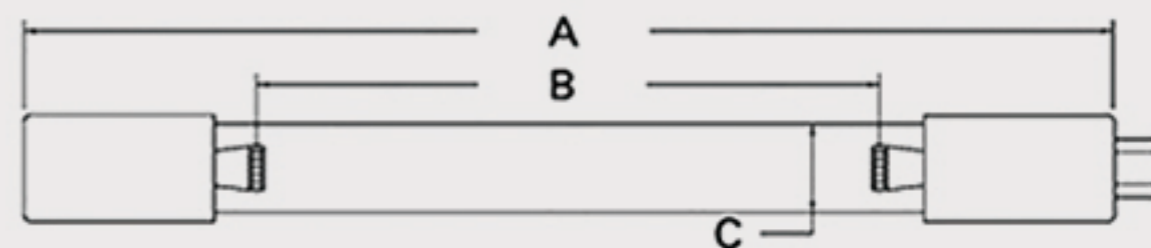

Technical Data Sheets

CUREUV Part No: **510885**

(A) Total Length: 357mm

(B) Arc Length: 275 mm

(C) Lamp Quartz Diameter : 15 mm

Operating Current: 320mA

Lamp Voltage: 56

Lamp Wattage: 16

Peak UV Output: 253.7nm

Glass Type: Non Ozone

Output UVC Watts:

Output uW/cm² @ 1m:

Rated Life (hrs): 10,000

Style: 4 Pin

Style: No Hole Base

Lot Number: _____