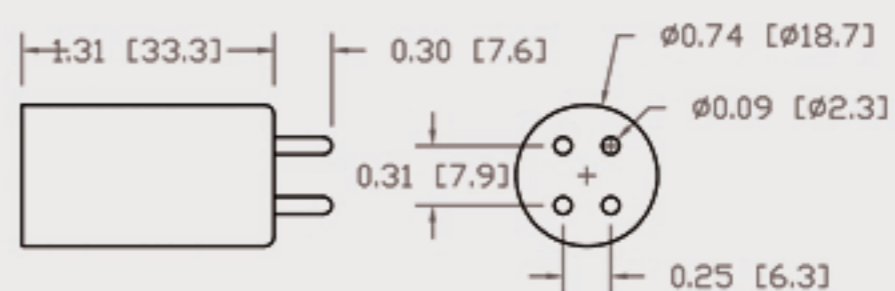

Technical Data Sheets

CUREUV Part No: **510885**

(A) Total Length: 357mm

(B) Arc Length: 275 mm

(C) Lamp Quartz Diameter : 15 mm

Operating Current: 320mA

Lamp Voltage: 56

Lamp Wattage: 16

Peak UV Output: 253.7nm

Glass Type: Non Ozone

Output UVC Watts:

Output uW/cm² @ 1m:

Rated Life (hrs): 10,000

Style: 4 Pin

Style: No Hole Base

Lot Number: _____