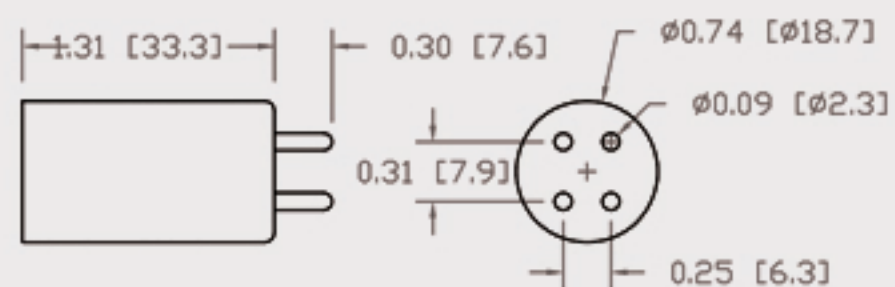

Technical Data Sheets

CUREUV Part No: **510884**

(A) Total Length: 357mm

(B) Arc Length: 275 mm

(C) Lamp Quartz Diameter : 15 mm

Operating Current: 320mA

Lamp Voltage: 56

Lamp Wattage: 16

Peak UV Output: 253.7nm

Glass Type: Non Ozone

Output UVC Watts:

Output $\mu\text{W}/\text{cm}^2$ @ 1m:

Rated Life (hrs): 10,000

Style: 4 Pin

Style: No Hole Base

Lot Number: _____