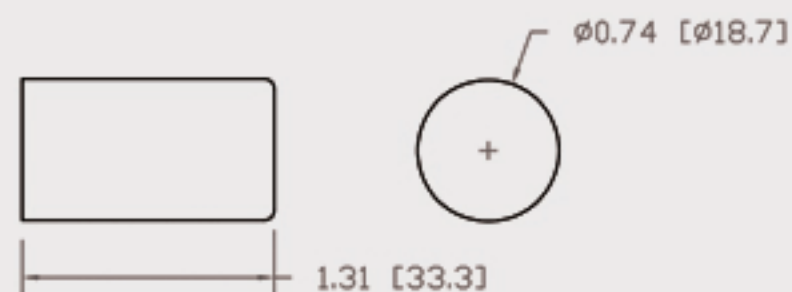

Technical Data Sheets

CUREUV Part No: **510884**

(A) Total Length: 357mm

(B) Arc Length: 275 mm

(C) Lamp Quartz Diameter : 15 mm

Operating Current: 320mA

Lamp Voltage: 56

Lamp Wattage: 16

Peak UV Output: 253.7nm

Glass Type: Non Ozone

Output UVC Watts:

Output $\mu\text{W}/\text{cm}^2$ @ 1m:

Rated Life (hrs): 10,000

Style: 4 Pin

Style: No Hole Base

Lot Number: _____