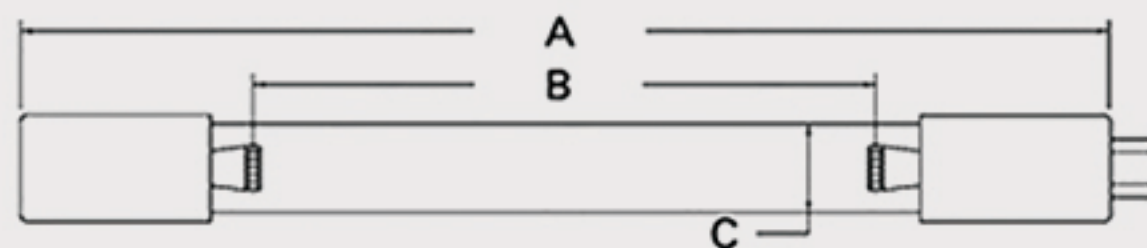

Technical Data Sheets

CUREUV Part No: **510884**

(A) Total Length: 357mm

(B) Arc Length: 275 mm

(C) Lamp Quartz Diameter : 15 mm

Operating Current: 320mA

Lamp Voltage: 56

Lamp Wattage: 16

Peak UV Output: 253.7nm

Glass Type: Non Ozone

Output UVC Watts:

Output $\mu\text{W}/\text{cm}^2$ @ 1m:

Rated Life (hrs): 10,000

Style: 4 Pin

Style: No Hole Base

Lot Number: _____