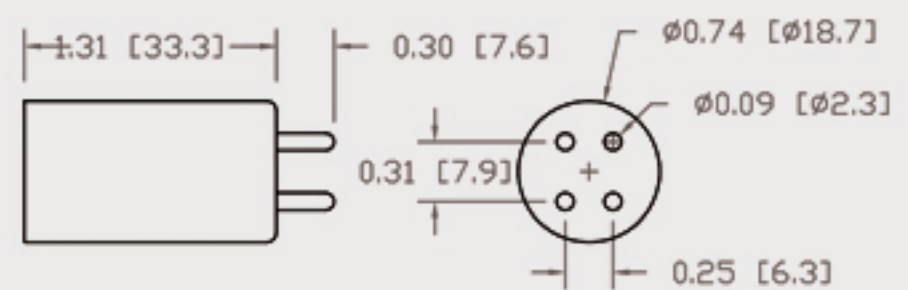

Technical Data Sheets

CUREUV Part No: **510883**

(A) Total Length: 357mm

(B) Arc Length: 275 mm

(C) Lamp Quartz Diameter : 15 mm

Operating Current: 320mA

Lamp Voltage: 56

Lamp Wattage: 16

Peak UV Output: 253.7nm

Glass Type: Non Ozone

Output UVC Watts:

Output $\mu\text{W}/\text{cm}^2$ @ 1m:

Rated Life (hrs): 10,000

Style: 4 Pin

Style: No Hole Base

Lot Number: _____