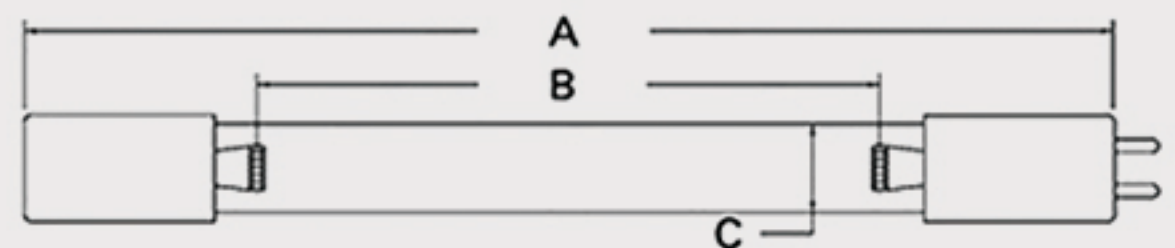

Technical Data Sheets

CUREUV Part No: **510883**

(A) Total Length: 357mm

(B) Arc Length: 275 mm

(C) Lamp Quartz Diameter : 15 mm

Operating Current: 320mA

Lamp Voltage: 56

Lamp Wattage: 16

Peak UV Output: 253.7nm

Glass Type: Non Ozone

Output UVC Watts:

Output $\mu\text{W}/\text{cm}^2$ @ 1m:

Rated Life (hrs): 10,000

Style: 4 Pin

Style: No Hole Base

Lot Number: _____