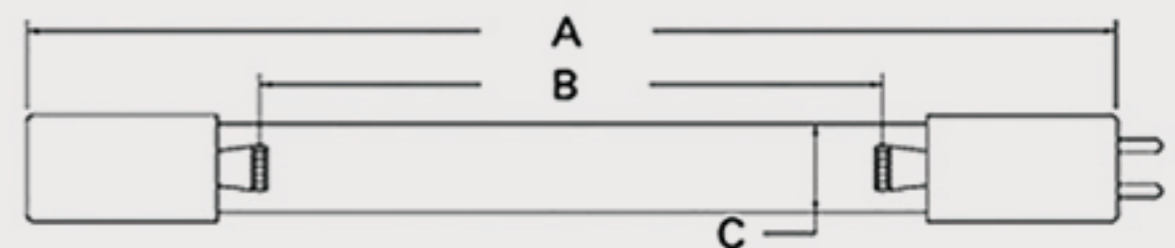

# Technical Data Sheets

CUREUV Part No: **510882**

(A) Total Length: 357mm

(B) Arc Length: 275 mm

(C) Lamp Quartz Diameter : 15 mm

Operating Current: 320mA

Lamp Voltage: 56

Lamp Wattage: 16

Peak UV Output: 253.7nm

Glass Type: Non Ozone

Output UVC Watts:

Output  $\mu\text{W}/\text{cm}^2$  @ 1m:

Rated Life (hrs): 10,000

Style: 4 Pin

Style: No Hole Base

Lot Number: \_\_\_\_\_