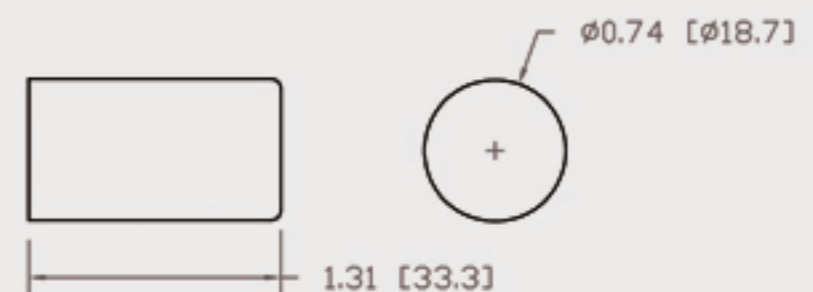

# Technical Data Sheets

CUREUV Part No: **510882**

(A) Total Length: 357mm

(B) Arc Length: 275 mm

(C) Lamp Quartz Diameter : 15 mm

Operating Current: 320mA

Lamp Voltage: 56

Lamp Wattage: 16

Peak UV Output: 253.7nm

Glass Type: Non Ozone

Output UVC Watts:

Output  $\mu\text{W}/\text{cm}^2$  @ 1m:

Rated Life (hrs): 10,000

Style: 4 Pin

Style: No Hole Base

Lot Number: \_\_\_\_\_