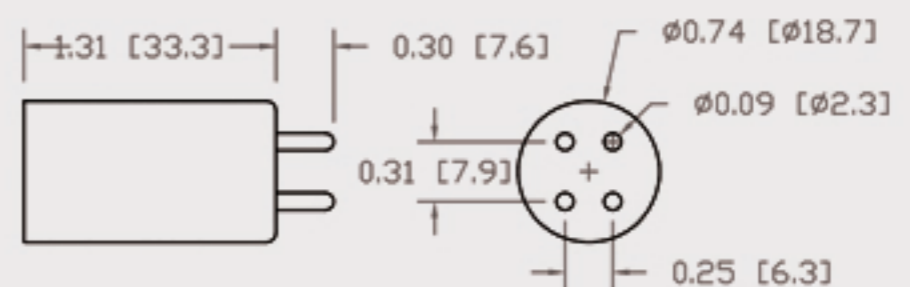

# Technical Data Sheets

CUREUV Part No: **510882**

(A) Total Length: 357mm

(B) Arc Length: 275 mm

(C) Lamp Quartz Diameter : 15 mm

Operating Current: 320mA

Lamp Voltage: 56

Lamp Wattage: 16

Peak UV Output: 253.7nm

Glass Type: Non Ozone

Output UVC Watts:

Output  $\mu\text{W}/\text{cm}^2$  @ 1m:

Rated Life (hrs): 10,000

Style: 4 Pin

Style: No Hole Base

Lot Number: \_\_\_\_\_