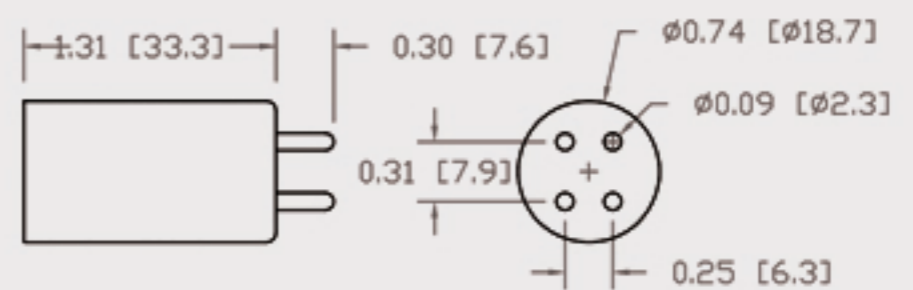

Technical Data Sheets

CUREUV Part No: **510881**

(A) Total Length: 357mm

(B) Arc Length: 275 mm

(C) Lamp Quartz Diameter : 15 mm

Operating Current: 320mA

Lamp Voltage: 56

Lamp Wattage: 16

Peak UV Output: 253.7nm

Glass Type: Non Ozone

Output UVC Watts:

Output $\mu\text{W}/\text{cm}^2$ @ 1m:

Rated Life (hrs): 10,000

Style: 4 Pin

Style: No Hole Base

Lot Number: _____