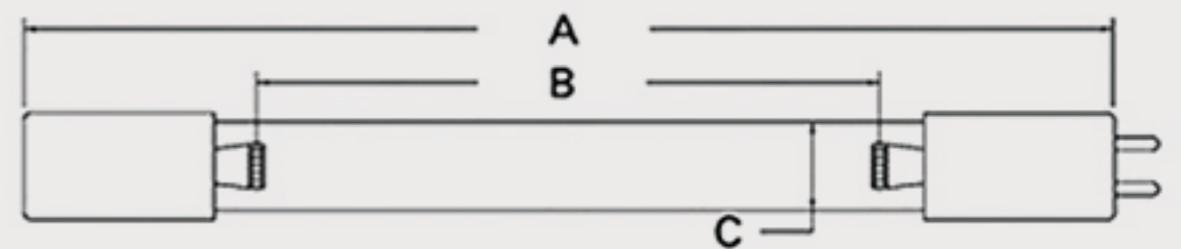

Technical Data Sheets

CUREUV Part No: **510881**

(A) Total Length: 357mm

(B) Arc Length: 275 mm

(C) Lamp Quartz Diameter : 15 mm

Operating Current: 320mA

Lamp Voltage: 56

Lamp Wattage: 16

Peak UV Output: 253.7nm

Glass Type: Non Ozone

Output UVC Watts:

Output $\mu\text{W}/\text{cm}^2$ @ 1m:

Rated Life (hrs): 10,000

Style: 4 Pin

Style: No Hole Base

Lot Number: _____