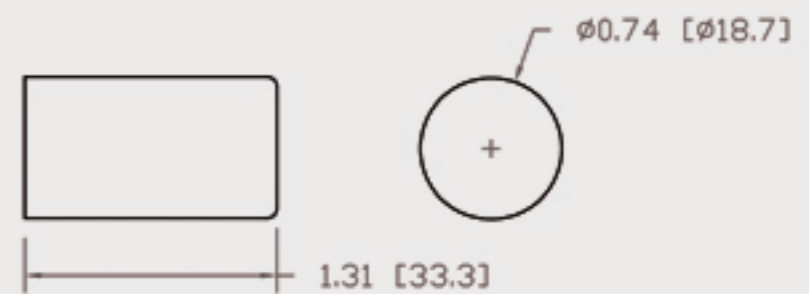

Technical Data Sheets

CUREUV Part No: **510881**

(A) Total Length: 357mm

(B) Arc Length: 275 mm

(C) Lamp Quartz Diameter : 15 mm

Operating Current: 320mA

Lamp Voltage: 56

Lamp Wattage: 16

Peak UV Output: 253.7nm

Glass Type: Non Ozone

Output UVC Watts:

Output $\mu\text{W}/\text{cm}^2$ @ 1m:

Rated Life (hrs): 10,000

Style: 4 Pin

Style: No Hole Base

Lot Number: _____