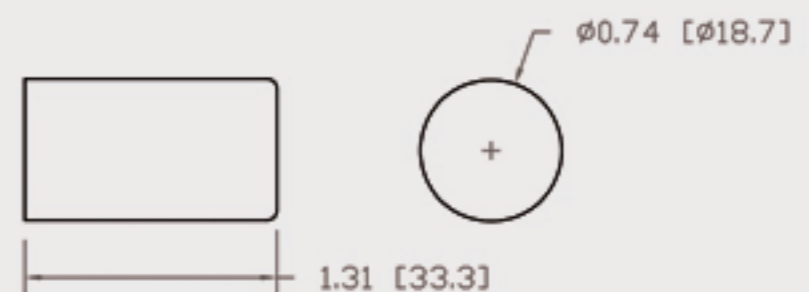

# Technical Data Sheets

CUREUV Part No: **510880**

(A) Total Length: 357mm

(B) Arc Length: 275 mm

(C) Lamp Quartz Diameter : 15 mm

Operating Current: 320mA

Lamp Voltage: 56

Lamp Wattage: 16

Peak UV Output: 253.7nm

Glass Type: Non Ozone

Output UVC Watts:

Output uW/cm<sup>2</sup> @ 1m:

Rated Life (hrs): 10,000

Style: 4 Pin

Style: No Hole Base

Lot Number: \_\_\_\_\_