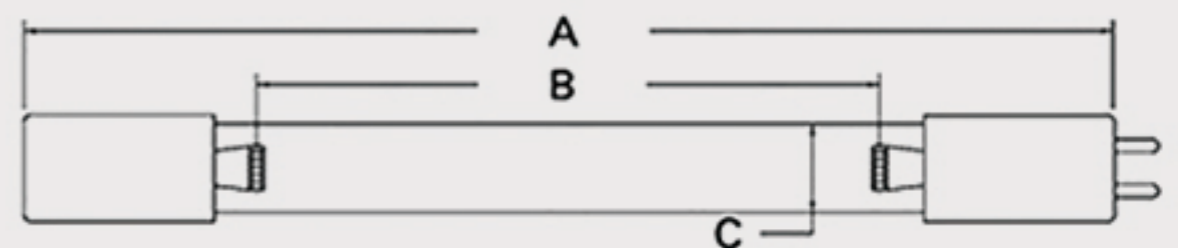

# Technical Data Sheets

CUREUV Part No: **510880**

(A) Total Length: 357mm

(B) Arc Length: 275 mm

(C) Lamp Quartz Diameter : 15 mm

Operating Current: 320mA

Lamp Voltage: 56

Lamp Wattage: 16

Peak UV Output: 253.7nm

Glass Type: Non Ozone

Output UVC Watts:

Output uW/cm<sup>2</sup> @ 1m:

Rated Life (hrs): 10,000

Style: 4 Pin

Style: No Hole Base

Lot Number: \_\_\_\_\_