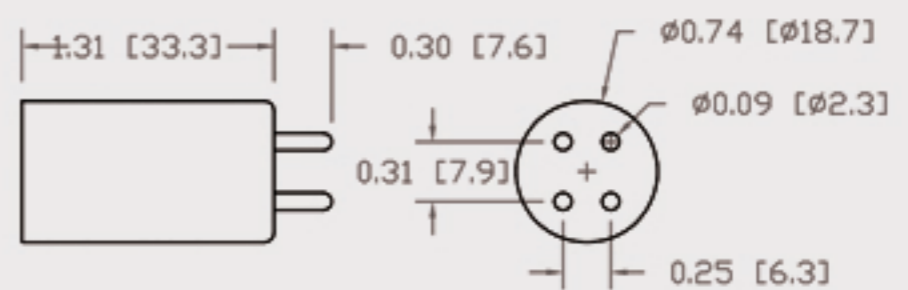

# Technical Data Sheets

CUREUV Part No: **510880**

(A) Total Length: 357mm

(B) Arc Length: 275 mm

(C) Lamp Quartz Diameter : 15 mm

Operating Current: 320mA

Lamp Voltage: 56

Lamp Wattage: 16

Peak UV Output: 253.7nm

Glass Type: Non Ozone

Output UVC Watts:

Output uW/cm<sup>2</sup> @ 1m:

Rated Life (hrs): 10,000

Style: 4 Pin

Style: No Hole Base

Lot Number: \_\_\_\_\_