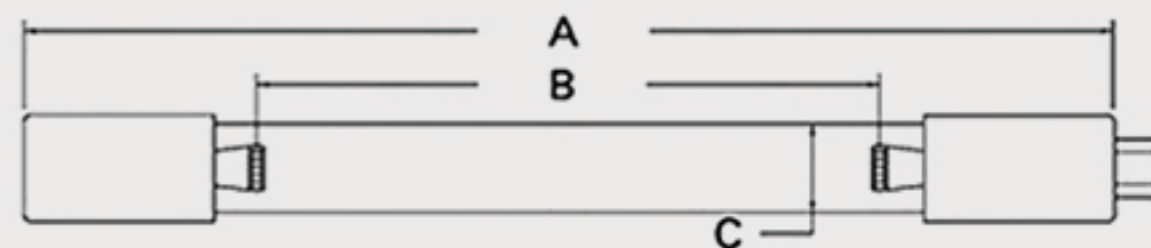

Technical Data Sheets

CUREUV Part No: **510474**

(A) Total Length: 450 mm

(B) Arc Length: 370 mm

(C) Lamp Quartz Diameter : 15 mm

Operating Current: 0.425

Lamp Voltage: 15.53

Lamp Wattage: 22

Peak UV Output: 253.7nm

Glass Type: Non Ozone

Output UVC Watts: 6.6

Output uW/cm² @ 1m: 62

Rated Life (hrs): 10,000

Style: 4 Pin

Style: No Hole Base

Lot Number: _____