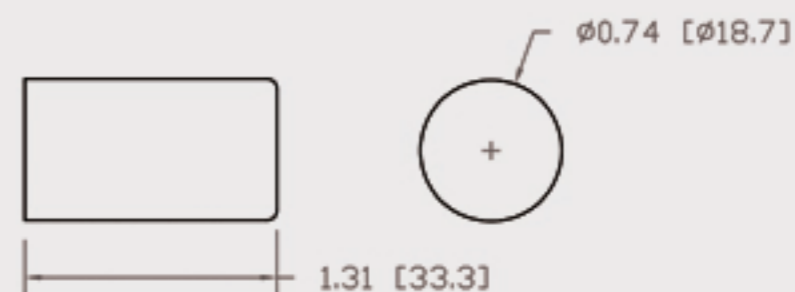

Technical Data Sheets

CUREUV Part No: **510474**

(A) Total Length: 450 mm

(B) Arc Length: 370 mm

(C) Lamp Quartz Diameter : 15 mm

Operating Current: 0.425

Lamp Voltage: 15.53

Lamp Wattage: 22

Peak UV Output: 253.7nm

Glass Type: Non Ozone

Output UVC Watts: 6.6

Output uW/cm² @ 1m: 62

Rated Life (hrs): 10,000

Style: 4 Pin

Style: No Hole Base

Lot Number: _____