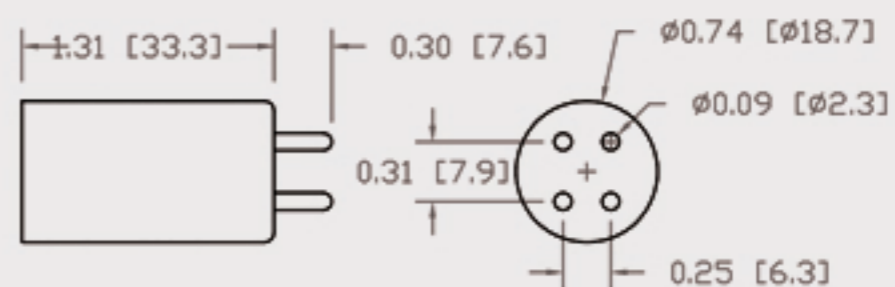

Technical Data Sheets

CUREUV Part No: **510474**

(A) Total Length: 450 mm

(B) Arc Length: 370 mm

(C) Lamp Quartz Diameter : 15 mm

Operating Current: 0.425

Lamp Voltage: 15.53

Lamp Wattage: 22

Peak UV Output: 253.7nm

Glass Type: Non Ozone

Output UVC Watts: 6.6

Output uW/cm² @ 1m: 62

Rated Life (hrs): 10,000

Style: 4 Pin

Style: No Hole Base

Lot Number: _____