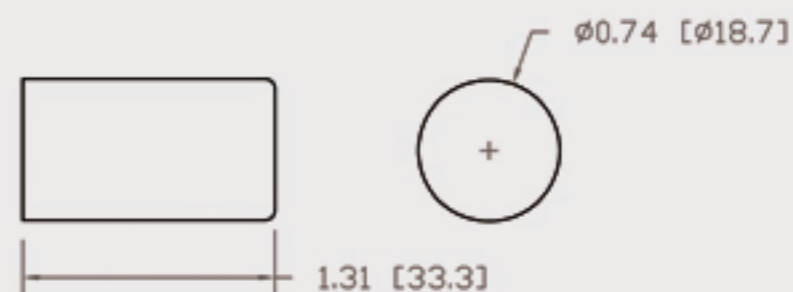

Technical Data Sheets

CUREUV Part No: **510466**

(A) Total Length: 450 mm

(B) Arc Length: 370 mm

(C) Lamp Quartz Diameter : 15 mm

Operating Current: 0.425

Lamp Voltage: 15.53

Lamp Wattage: 22

Peak UV Output: 253.7nm

Glass Type: Non Ozone

Output UVC Watts: 6.6

Output uW/cm² @ 1m: 62

Rated Life (hrs): 10,000

Style: 4 Pin

Style: No Hole Base

Lot Number: _____