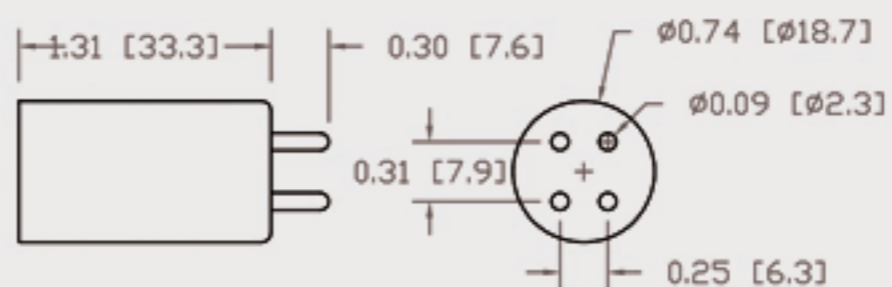

Technical Data Sheets

CUREUV Part No: **510466**

(A) Total Length: 450 mm

(B) Arc Length: 370 mm

(C) Lamp Quartz Diameter : 15 mm

Operating Current: 0.425

Lamp Voltage: 15.53

Lamp Wattage: 22

Peak UV Output: 253.7nm

Glass Type: Non Ozone

Output UVC Watts: 6.6

Output uW/cm² @ 1m: 62

Rated Life (hrs): 10,000

Style: 4 Pin

Style: No Hole Base

Lot Number: _____