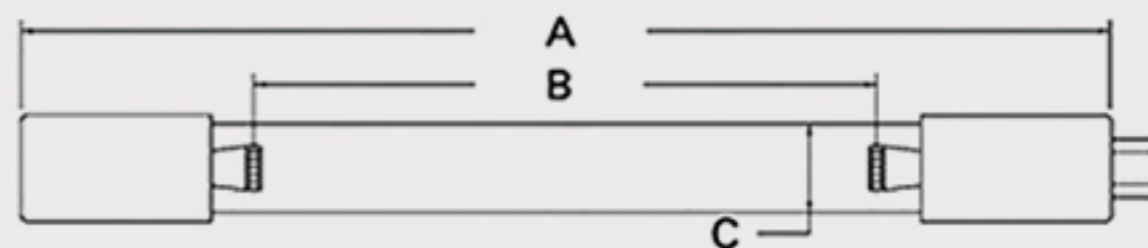

Technical Data Sheets

CUREUV Part No: **510466**

(A) Total Length: 450 mm

(B) Arc Length: 370 mm

(C) Lamp Quartz Diameter : 15 mm

Operating Current: 0.425

Lamp Voltage: 15.53

Lamp Wattage: 22

Peak UV Output: 253.7nm

Glass Type: Non Ozone

Output UVC Watts: 6.6

Output uW/cm² @ 1m: 62

Rated Life (hrs): 10,000

Style: 4 Pin

Style: No Hole Base

Lot Number: _____