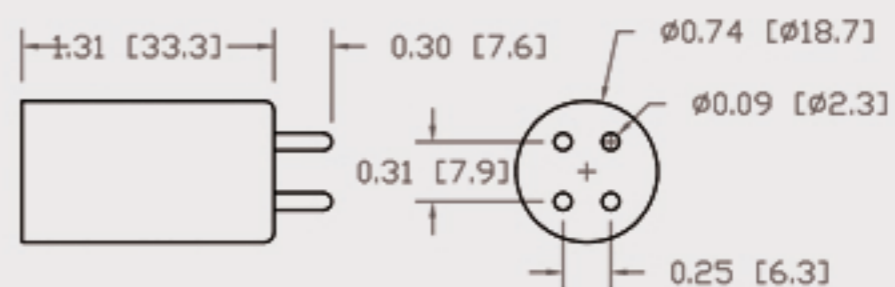

Technical Data Sheets

CUREUV Part No: **510465**

(A) Total Length: 450 mm

(B) Arc Length: 370 mm

(C) Lamp Quartz Diameter : 15 mm

Operating Current: 0.425

Lamp Voltage: 15.53

Lamp Wattage: 22

Peak UV Output: 253.7nm

Glass Type: Non Ozone

Output UVC Watts: 6.6

Output uW/cm² @ 1m: 62

Rated Life (hrs): 10,000

Style: 4 Pin

Style: No Hole Base

Lot Number: _____