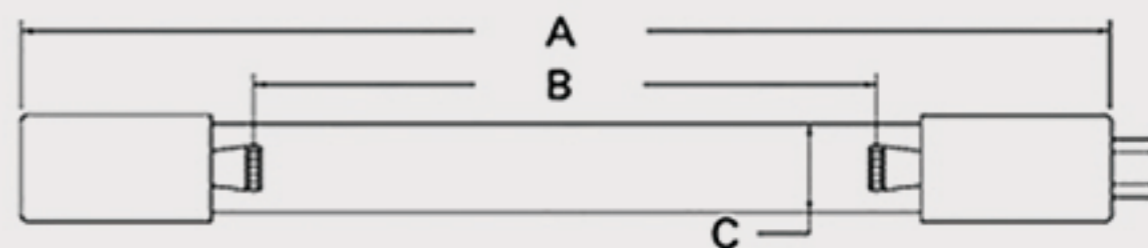

Technical Data Sheets

CUREUV Part No: **510465**

(A) Total Length: 450 mm

(B) Arc Length: 370 mm

(C) Lamp Quartz Diameter : 15 mm

Operating Current: 0.425

Lamp Voltage: 15.53

Lamp Wattage: 22

Peak UV Output: 253.7nm

Glass Type: Non Ozone

Output UVC Watts: 6.6

Output uW/cm² @ 1m: 62

Rated Life (hrs): 10,000

Style: 4 Pin

Style: No Hole Base

Lot Number: _____