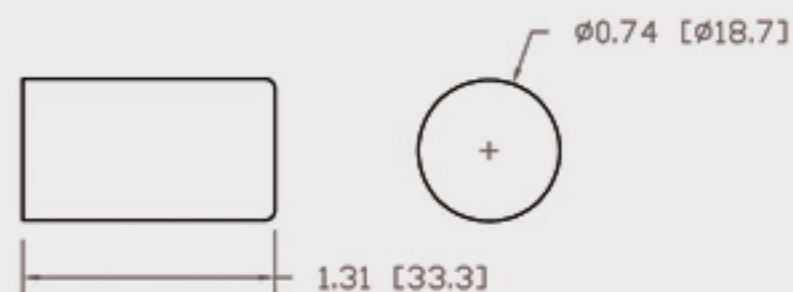

Technical Data Sheets

CUREUV Part No: **510465**

(A) Total Length: 450 mm

(B) Arc Length: 370 mm

(C) Lamp Quartz Diameter : 15 mm

Operating Current: 0.425

Lamp Voltage: 15.53

Lamp Wattage: 22

Peak UV Output: 253.7nm

Glass Type: Non Ozone

Output UVC Watts: 6.6

Output uW/cm² @ 1m: 62

Rated Life (hrs): 10,000

Style: 4 Pin

Style: No Hole Base

Lot Number: _____