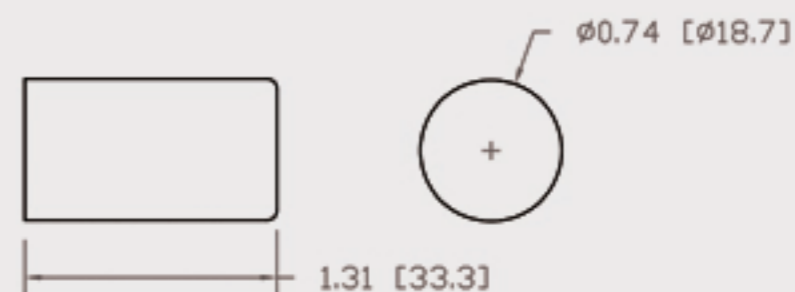

# Technical Data Sheets

CUREUV Part No: **510464**

(A) Total Length: 450 mm

(B) Arc Length: 370 mm

(C) Lamp Quartz Diameter : 15 mm

Operating Current: 0.425

Lamp Voltage: 15.53

Lamp Wattage: 22

Peak UV Output: 253.7nm

Glass Type: Non Ozone

Output UVC Watts: 6.6

Output uW/cm<sup>2</sup> @ 1m: 62

Rated Life (hrs): 10,000

Style: 4 Pin

Style: No Hole Base

Lot Number: \_\_\_\_\_