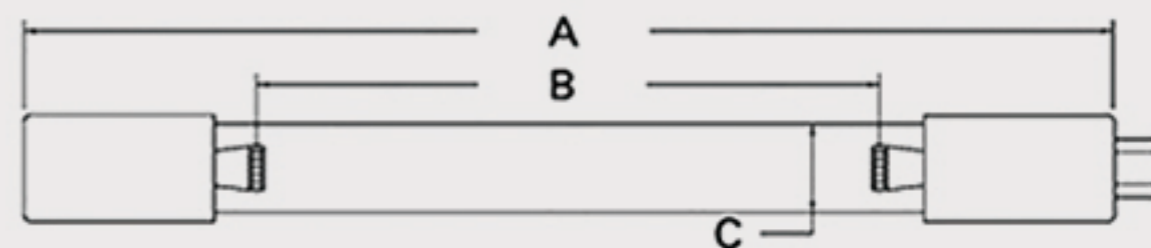

# Technical Data Sheets

CUREUV Part No: **510464**

(A) Total Length: 450 mm

(B) Arc Length: 370 mm

(C) Lamp Quartz Diameter : 15 mm

Operating Current: 0.425

Lamp Voltage: 15.53

Lamp Wattage: 22

Peak UV Output: 253.7nm

Glass Type: Non Ozone

Output UVC Watts: 6.6

Output uW/cm<sup>2</sup> @ 1m: 62

Rated Life (hrs): 10,000

Style: 4 Pin

Style: No Hole Base

Lot Number: \_\_\_\_\_