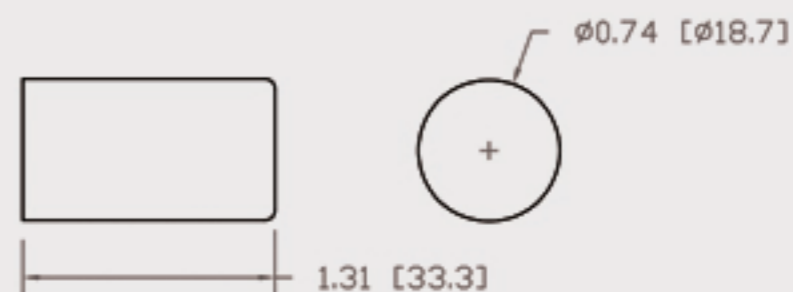

Technical Data Sheets

CUREUV Part No: **510463**

(A) Total Length: 450 mm

(B) Arc Length: 370 mm

(C) Lamp Quartz Diameter : 15 mm

Operating Current: 0.425

Lamp Voltage: 15.53

Lamp Wattage: 22

Peak UV Output: 253.7nm

Glass Type: Non Ozone

Output UVC Watts: 6.6

Output uW/cm² @ 1m: 62

Rated Life (hrs): 10,000

Style: 4 Pin

Style: No Hole Base

Lot Number: _____