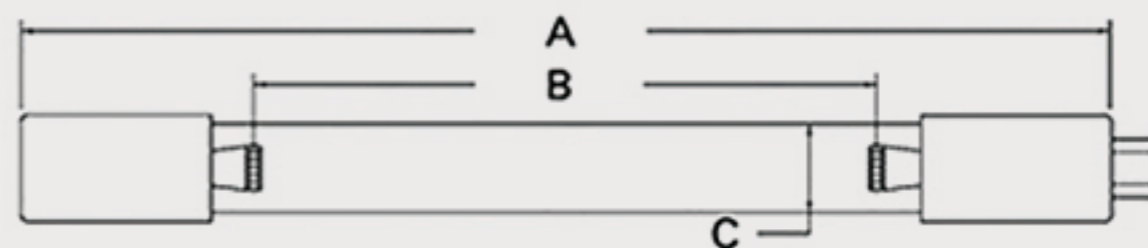

Technical Data Sheets

CUREUV Part No: **510463**

(A) Total Length: 450 mm

(B) Arc Length: 370 mm

(C) Lamp Quartz Diameter : 15 mm

Operating Current: 0.425

Lamp Voltage: 15.53

Lamp Wattage: 22

Peak UV Output: 253.7nm

Glass Type: Non Ozone

Output UVC Watts: 6.6

Output uW/cm² @ 1m: 62

Rated Life (hrs): 10,000

Style: 4 Pin

Style: No Hole Base

Lot Number: _____