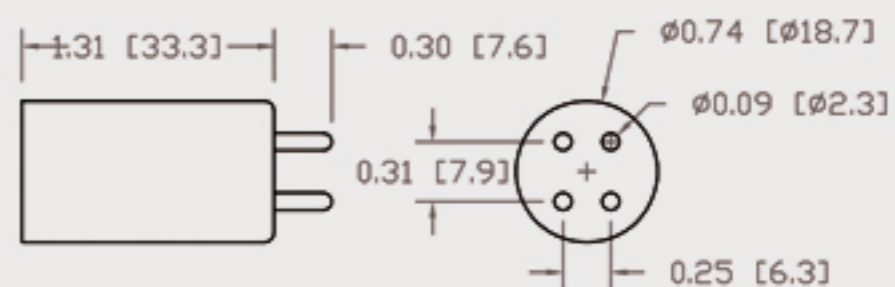

Technical Data Sheets

CUREUV Part No: **510463**

(A) Total Length: 450 mm

(B) Arc Length: 370 mm

(C) Lamp Quartz Diameter : 15 mm

Operating Current: 0.425

Lamp Voltage: 15.53

Lamp Wattage: 22

Peak UV Output: 253.7nm

Glass Type: Non Ozone

Output UVC Watts: 6.6

Output uW/cm² @ 1m: 62

Rated Life (hrs): 10,000

Style: 4 Pin

Style: No Hole Base

Lot Number: _____