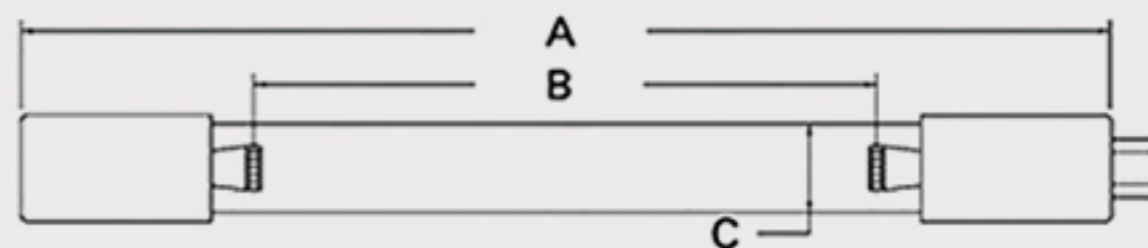

Technical Data Sheets

CUREUV Part No: **510462**

(A) Total Length: 450 mm

(B) Arc Length: 370 mm

(C) Lamp Quartz Diameter : 15 mm

Operating Current: 0.425

Lamp Voltage: 15.53

Lamp Wattage: 22

Peak UV Output: 253.7nm

Glass Type: Non Ozone

Output UVC Watts: 6.6

Output $\mu\text{W}/\text{cm}^2$ @ 1m: 62

Rated Life (hrs): 10,000

Style: 4 Pin

Style: No Hole Base

Lot Number: _____