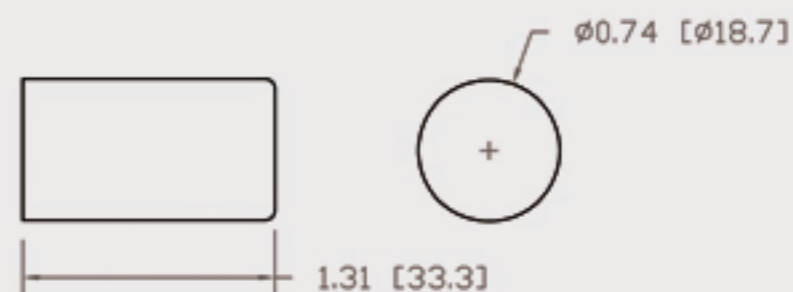

Technical Data Sheets

CUREUV Part No: **510462**

(A) Total Length: 450 mm

(B) Arc Length: 370 mm

(C) Lamp Quartz Diameter : 15 mm

Operating Current: 0.425

Lamp Voltage: 15.53

Lamp Wattage: 22

Peak UV Output: 253.7nm

Glass Type: Non Ozone

Output UVC Watts: 6.6

Output $\mu\text{W}/\text{cm}^2$ @ 1m: 62

Rated Life (hrs): 10,000

Style: 4 Pin

Style: No Hole Base

Lot Number: _____