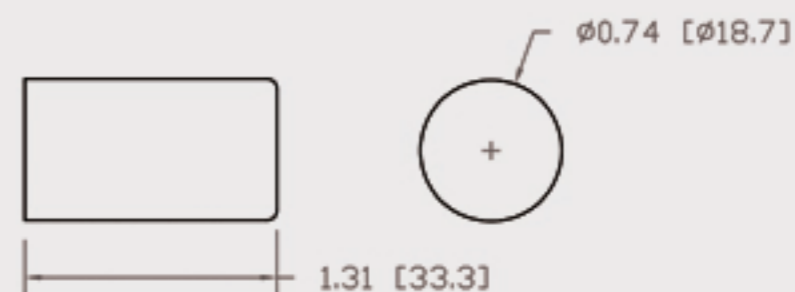

Technical Data Sheets

CUREUV Part No: **510461**

(A) Total Length: 450 mm

(B) Arc Length: 370 mm

(C) Lamp Quartz Diameter : 15 mm

Operating Current: 0.425

Lamp Voltage: 15.53

Lamp Wattage: 22

Peak UV Output: 253.7nm

Glass Type: Non Ozone

Output UVC Watts: 6.6

Output $\mu\text{W}/\text{cm}^2$ @ 1m: 62

Rated Life (hrs): 10,000

Style: 4 Pin

Style: No Hole Base

Lot Number: _____