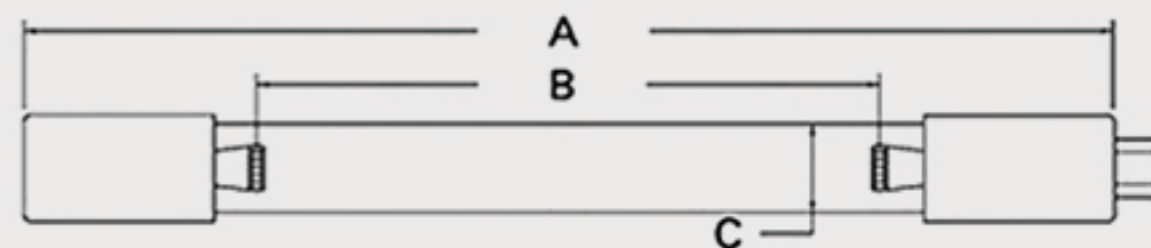

Technical Data Sheets

CUREUV Part No: **510461**

(A) Total Length: 450 mm

(B) Arc Length: 370 mm

(C) Lamp Quartz Diameter : 15 mm

Operating Current: 0.425

Lamp Voltage: 15.53

Lamp Wattage: 22

Peak UV Output: 253.7nm

Glass Type: Non Ozone

Output UVC Watts: 6.6

Output $\mu\text{W}/\text{cm}^2$ @ 1m: 62

Rated Life (hrs): 10,000

Style: 4 Pin

Style: No Hole Base

Lot Number: _____