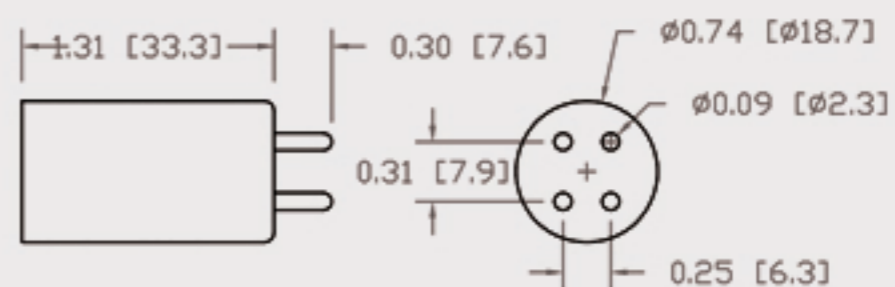

Technical Data Sheets

CUREUV Part No: **510461**

(A) Total Length: 450 mm

(B) Arc Length: 370 mm

(C) Lamp Quartz Diameter : 15 mm

Operating Current: 0.425

Lamp Voltage: 15.53

Lamp Wattage: 22

Peak UV Output: 253.7nm

Glass Type: Non Ozone

Output UVC Watts: 6.6

Output $\mu\text{W}/\text{cm}^2$ @ 1m: 62

Rated Life (hrs): 10,000

Style: 4 Pin

Style: No Hole Base

Lot Number: _____