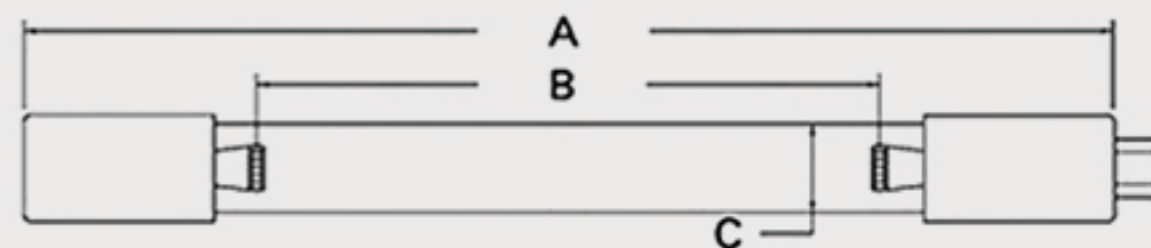

Technical Data Sheets

CUREUV Part No: **510460**

(A) Total Length: 450 mm

(B) Arc Length: 370 mm

(C) Lamp Quartz Diameter : 15 mm

Operating Current: 0.425

Lamp Voltage: 15.53

Lamp Wattage: 22

Peak UV Output: 253.7nm

Glass Type: Non Ozone

Output UVC Watts: 6.6

Output uW/cm² @ 1m: 62

Rated Life (hrs): 10,000

Style: 4 Pin

Style: No Hole Base

Lot Number: _____