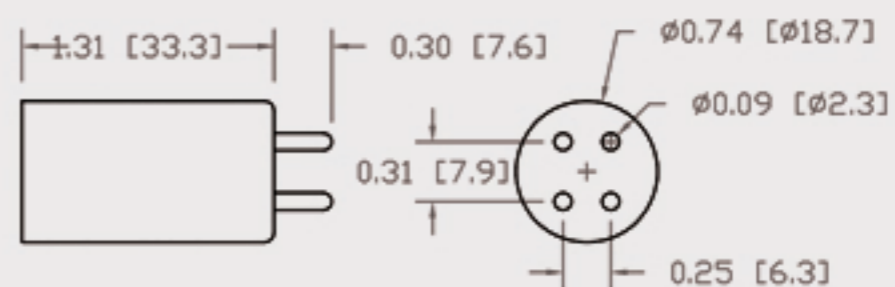

Technical Data Sheets

CUREUV Part No: **510460**

(A) Total Length: 450 mm

(B) Arc Length: 370 mm

(C) Lamp Quartz Diameter : 15 mm

Operating Current: 0.425

Lamp Voltage: 15.53

Lamp Wattage: 22

Peak UV Output: 253.7nm

Glass Type: Non Ozone

Output UVC Watts: 6.6

Output uW/cm² @ 1m: 62

Rated Life (hrs): 10,000

Style: 4 Pin

Style: No Hole Base

Lot Number: _____