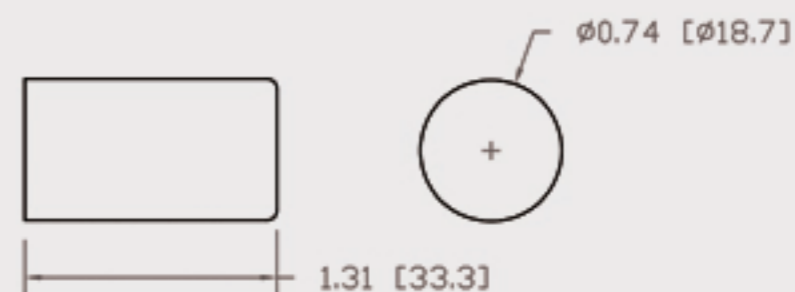

Technical Data Sheets

CUREUV Part No: **510460**

(A) Total Length: 450 mm

(B) Arc Length: 370 mm

(C) Lamp Quartz Diameter : 15 mm

Operating Current: 0.425

Lamp Voltage: 15.53

Lamp Wattage: 22

Peak UV Output: 253.7nm

Glass Type: Non Ozone

Output UVC Watts: 6.6

Output uW/cm² @ 1m: 62

Rated Life (hrs): 10,000

Style: 4 Pin

Style: No Hole Base

Lot Number: _____