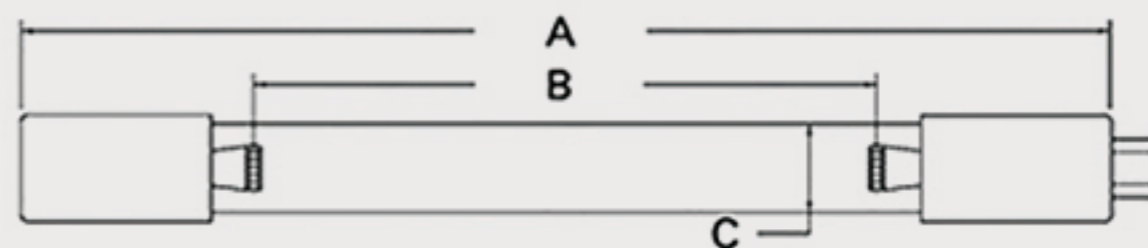

Technical Data Sheets

CUREUV Part No: **510459**

(A) Total Length: 450 mm

(B) Arc Length: 370 mm

(C) Lamp Quartz Diameter : 15 mm

Operating Current: 0.425

Lamp Voltage: 15.53

Lamp Wattage: 22

Peak UV Output: 253.7nm

Glass Type: Non Ozone

Output UVC Watts: 6.6

Output uW/cm² @ 1m: 62

Rated Life (hrs): 10,000

Style: 4 Pin

Style: No Hole Base

Lot Number: _____