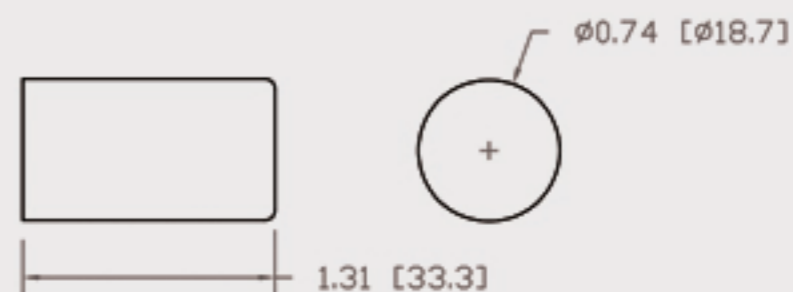

Technical Data Sheets

CUREUV Part No: **510459**

(A) Total Length: 450 mm

(B) Arc Length: 370 mm

(C) Lamp Quartz Diameter : 15 mm

Operating Current: 0.425

Lamp Voltage: 15.53

Lamp Wattage: 22

Peak UV Output: 253.7nm

Glass Type: Non Ozone

Output UVC Watts: 6.6

Output uW/cm² @ 1m: 62

Rated Life (hrs): 10,000

Style: 4 Pin

Style: No Hole Base

Lot Number: _____