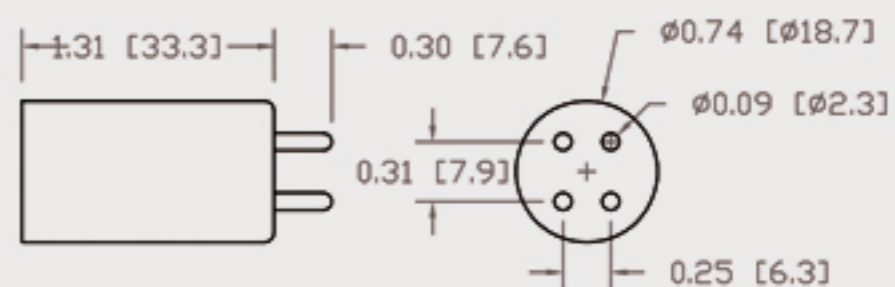

Technical Data Sheets

CUREUV Part No: **510459**

(A) Total Length: 450 mm

(B) Arc Length: 370 mm

(C) Lamp Quartz Diameter : 15 mm

Operating Current: 0.425

Lamp Voltage: 15.53

Lamp Wattage: 22

Peak UV Output: 253.7nm

Glass Type: Non Ozone

Output UVC Watts: 6.6

Output uW/cm² @ 1m: 62

Rated Life (hrs): 10,000

Style: 4 Pin

Style: No Hole Base

Lot Number: _____