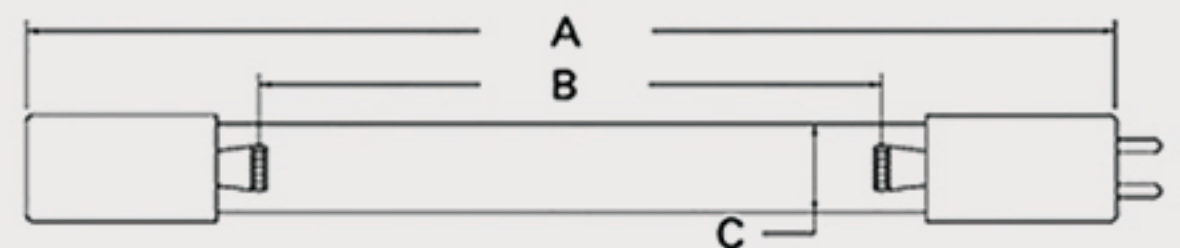

# Technical Data Sheets

CUREUV Part No: **510458**

(A) Total Length: 450 mm

(B) Arc Length: 370 mm

(C) Lamp Quartz Diameter : 15 mm

Operating Current: 0.425

Lamp Voltage: 15.53

Lamp Wattage: 22

Peak UV Output: 253.7nm

Glass Type: Non Ozone

Output UVC Watts: 6.6

Output  $\mu\text{W}/\text{cm}^2$  @ 1m: 62

Rated Life (hrs): 10,000

Style: 4 Pin

Style: No Hole Base

Lot Number: \_\_\_\_\_