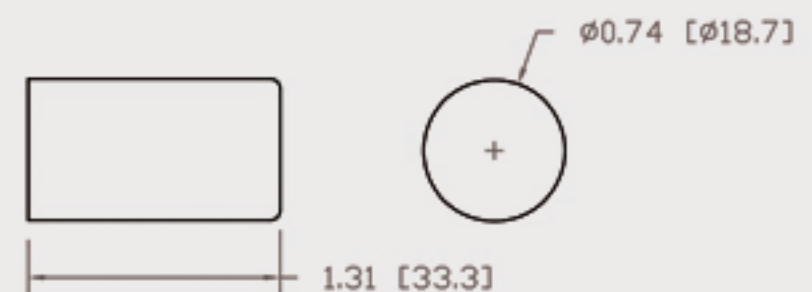

# Technical Data Sheets

CUREUV Part No: **510458**

(A) Total Length: 450 mm

(B) Arc Length: 370 mm

(C) Lamp Quartz Diameter : 15 mm

Operating Current: 0.425

Lamp Voltage: 15.53

Lamp Wattage: 22

Peak UV Output: 253.7nm

Glass Type: Non Ozone

Output UVC Watts: 6.6

Output  $\mu\text{W}/\text{cm}^2$  @ 1m: 62

Rated Life (hrs): 10,000

Style: 4 Pin

Style: No Hole Base

Lot Number: \_\_\_\_\_