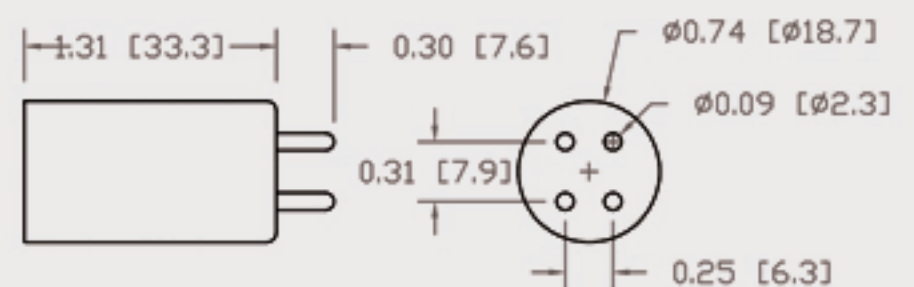

# Technical Data Sheets

CUREUV Part No: **510458**

(A) Total Length: 450 mm

(B) Arc Length: 370 mm

(C) Lamp Quartz Diameter : 15 mm

Operating Current: 0.425

Lamp Voltage: 15.53

Lamp Wattage: 22

Peak UV Output: 253.7nm

Glass Type: Non Ozone

Output UVC Watts: 6.6

Output  $\mu\text{W}/\text{cm}^2$  @ 1m: 62

Rated Life (hrs): 10,000

Style: 4 Pin

Style: No Hole Base

Lot Number: \_\_\_\_\_