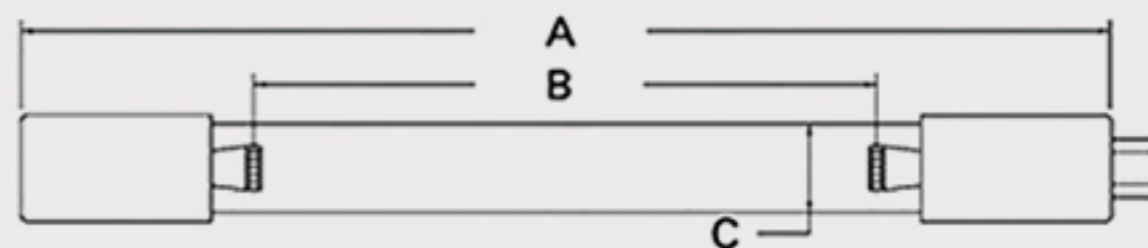

Technical Data Sheets

CUREUV Part No: **510457**

(A) Total Length: 450 mm

(B) Arc Length: 370 mm

(C) Lamp Quartz Diameter : 15 mm

Operating Current: 0.425

Lamp Voltage: 15.53

Lamp Wattage: 22

Peak UV Output: 253.7nm

Glass Type: Non Ozone

Output UVC Watts: 6.6

Output $\mu\text{W}/\text{cm}^2$ @ 1m: 62

Rated Life (hrs): 10,000

Style: 4 Pin

Style: No Hole Base

Lot Number: _____