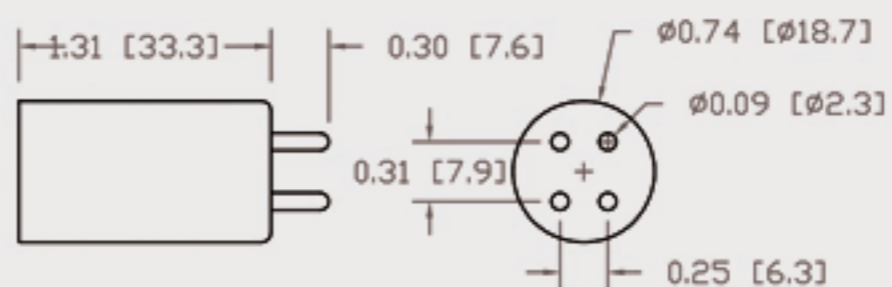

Technical Data Sheets

CUREUV Part No: **510457**

(A) Total Length: 450 mm

(B) Arc Length: 370 mm

(C) Lamp Quartz Diameter : 15 mm

Operating Current: 0.425

Lamp Voltage: 15.53

Lamp Wattage: 22

Peak UV Output: 253.7nm

Glass Type: Non Ozone

Output UVC Watts: 6.6

Output $\mu\text{W}/\text{cm}^2$ @ 1m: 62

Rated Life (hrs): 10,000

Style: 4 Pin

Style: No Hole Base

Lot Number: _____