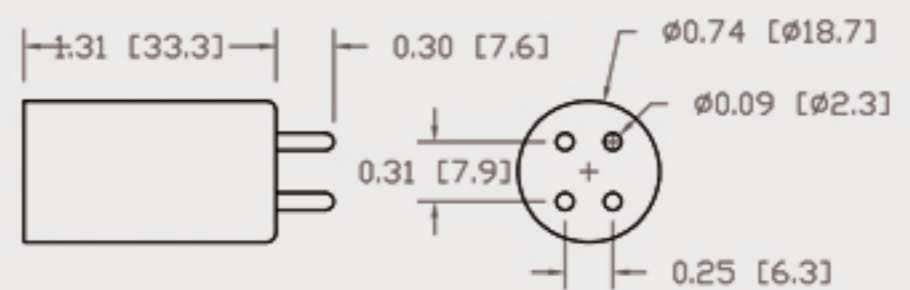

Technical Data Sheets

CUREUV Part No: **510455**

(A) Total Length: 450 mm

(B) Arc Length: 370 mm

(C) Lamp Quartz Diameter : 15 mm

Operating Current: 0.425

Lamp Voltage: 15.53

Lamp Wattage: 22

Peak UV Output: 253.7nm

Glass Type: Non Ozone

Output UVC Watts: 6.6

Output $\mu\text{W}/\text{cm}^2$ @ 1m: 62

Rated Life (hrs): 10,000

Style: 4 Pin

Style: No Hole Base

Lot Number: _____