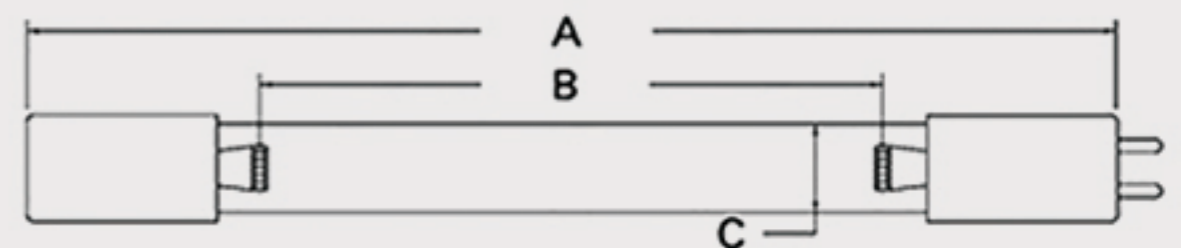

Technical Data Sheets

CUREUV Part No: **510455**

(A) Total Length: 450 mm

(B) Arc Length: 370 mm

(C) Lamp Quartz Diameter : 15 mm

Operating Current: 0.425

Lamp Voltage: 15.53

Lamp Wattage: 22

Peak UV Output: 253.7nm

Glass Type: Non Ozone

Output UVC Watts: 6.6

Output $\mu\text{W}/\text{cm}^2$ @ 1m: 62

Rated Life (hrs): 10,000

Style: 4 Pin

Style: No Hole Base

Lot Number: _____