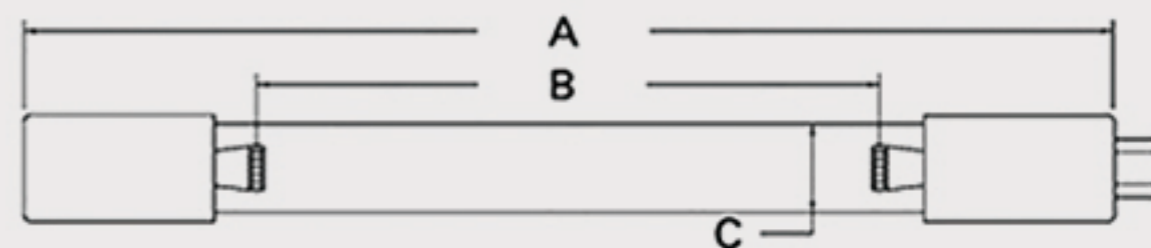

Technical Data Sheets

CUREUV Part No: **510454**

(A) Total Length: 450 mm

(B) Arc Length: 370 mm

(C) Lamp Quartz Diameter : 15 mm

Operating Current: 0.425

Lamp Voltage: 15.53

Lamp Wattage: 22

Peak UV Output: 253.7nm

Glass Type: Non Ozone

Output UVC Watts: 6.6

Output $\mu\text{W}/\text{cm}^2$ @ 1m: 62

Rated Life (hrs): 10,000

Style: 4 Pin

Style: No Hole Base

Lot Number: _____