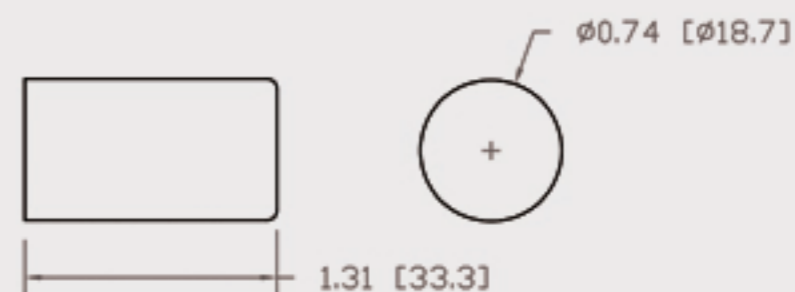

Technical Data Sheets

CUREUV Part No: **510453**

(A) Total Length: 450 mm

(B) Arc Length: 370 mm

(C) Lamp Quartz Diameter : 15 mm

Operating Current: 0.425

Lamp Voltage: 15.53

Lamp Wattage: 22

Peak UV Output: 253.7nm

Glass Type: Non Ozone

Output UVC Watts: 6.6

Output uW/cm² @ 1m: 62

Rated Life (hrs): 10,000

Style: 4 Pin

Style: No Hole Base

Lot Number: _____