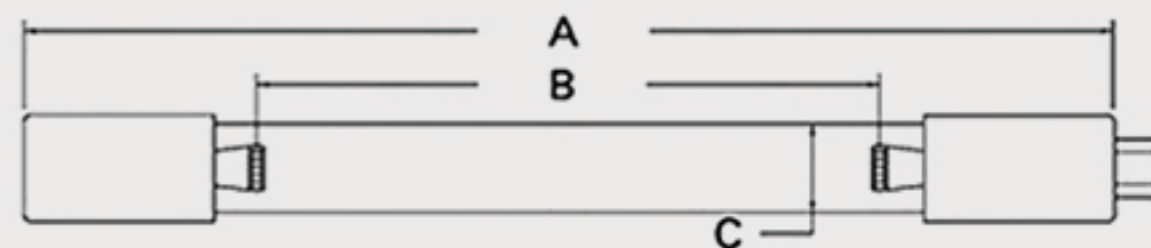

Technical Data Sheets

CUREUV Part No: **510453**

(A) Total Length: 450 mm

(B) Arc Length: 370 mm

(C) Lamp Quartz Diameter : 15 mm

Operating Current: 0.425

Lamp Voltage: 15.53

Lamp Wattage: 22

Peak UV Output: 253.7nm

Glass Type: Non Ozone

Output UVC Watts: 6.6

Output uW/cm² @ 1m: 62

Rated Life (hrs): 10,000

Style: 4 Pin

Style: No Hole Base

Lot Number: _____