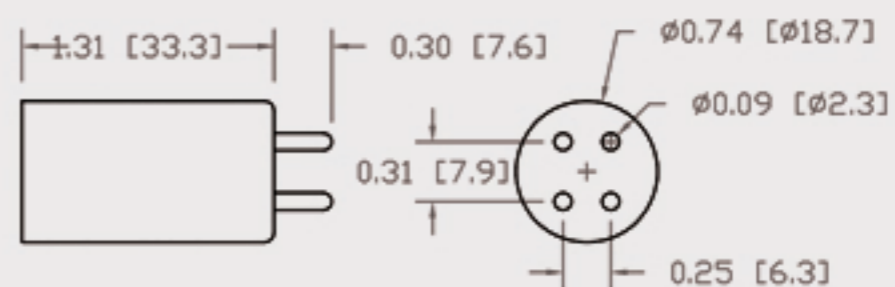

Technical Data Sheets

CUREUV Part No: **510453**

(A) Total Length: 450 mm

(B) Arc Length: 370 mm

(C) Lamp Quartz Diameter : 15 mm

Operating Current: 0.425

Lamp Voltage: 15.53

Lamp Wattage: 22

Peak UV Output: 253.7nm

Glass Type: Non Ozone

Output UVC Watts: 6.6

Output uW/cm² @ 1m: 62

Rated Life (hrs): 10,000

Style: 4 Pin

Style: No Hole Base

Lot Number: _____