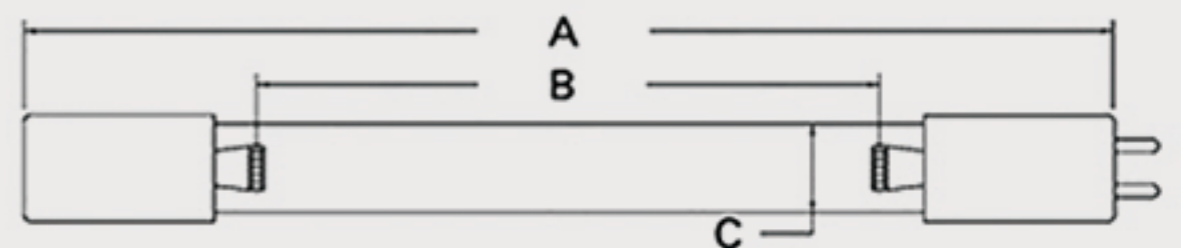

# Technical Data Sheets

CUREUV Part No: **510452**

(A) Total Length: 450 mm

(B) Arc Length: 370 mm

(C) Lamp Quartz Diameter : 15 mm

Operating Current: 0.425

Lamp Voltage: 15.53

Lamp Wattage: 22

Peak UV Output: 253.7nm

Glass Type: Non Ozone

Output UVC Watts: 6.6

Output uW/cm<sup>2</sup> @ 1m: 62

Rated Life (hrs): 10,000

Style: 4 Pin

Style: No Hole Base

Lot Number: \_\_\_\_\_