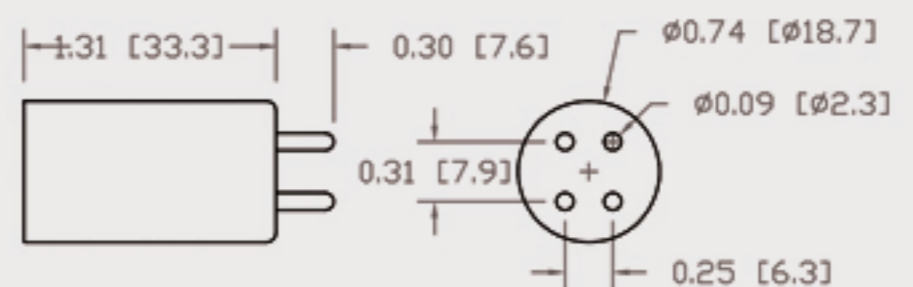

# Technical Data Sheets

CUREUV Part No: **510452**

(A) Total Length: 450 mm

(B) Arc Length: 370 mm

(C) Lamp Quartz Diameter : 15 mm

Operating Current: 0.425

Lamp Voltage: 15.53

Lamp Wattage: 22

Peak UV Output: 253.7nm

Glass Type: Non Ozone

Output UVC Watts: 6.6

Output uW/cm<sup>2</sup> @ 1m: 62

Rated Life (hrs): 10,000

Style: 4 Pin

Style: No Hole Base

Lot Number: \_\_\_\_\_