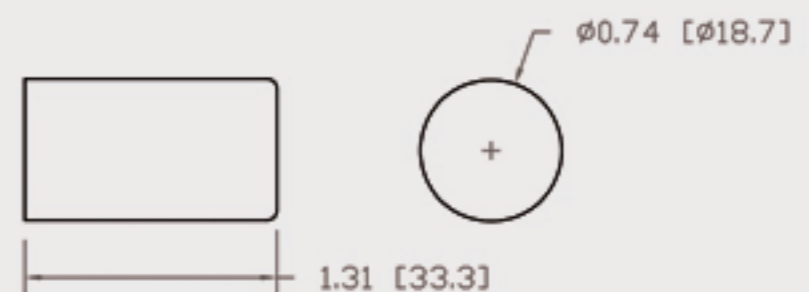

# Technical Data Sheets

CUREUV Part No: **510452**

(A) Total Length: 450 mm

(B) Arc Length: 370 mm

(C) Lamp Quartz Diameter : 15 mm

Operating Current: 0.425

Lamp Voltage: 15.53

Lamp Wattage: 22

Peak UV Output: 253.7nm

Glass Type: Non Ozone

Output UVC Watts: 6.6

Output uW/cm<sup>2</sup> @ 1m: 62

Rated Life (hrs): 10,000

Style: 4 Pin

Style: No Hole Base

Lot Number: \_\_\_\_\_