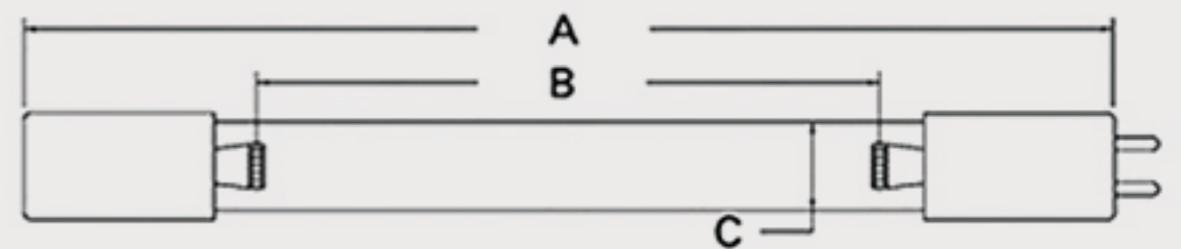

Technical Data Sheets

CUREUV Part No: **510451**

(A) Total Length: 450 mm

(B) Arc Length: 370 mm

(C) Lamp Quartz Diameter : 15 mm

Operating Current: 0.425

Lamp Voltage: 15.53

Lamp Wattage: 22

Peak UV Output: 253.7nm

Glass Type: Non Ozone

Output UVC Watts: 6.6

Output $\mu\text{W}/\text{cm}^2$ @ 1m: 62

Rated Life (hrs): 10,000

Style: 4 Pin

Style: No Hole Base

Lot Number: _____