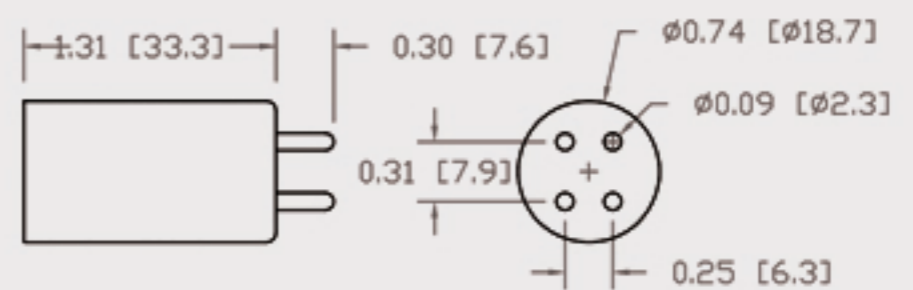

Technical Data Sheets

CUREUV Part No: **510451**

(A) Total Length: 450 mm

(B) Arc Length: 370 mm

(C) Lamp Quartz Diameter : 15 mm

Operating Current: 0.425

Lamp Voltage: 15.53

Lamp Wattage: 22

Peak UV Output: 253.7nm

Glass Type: Non Ozone

Output UVC Watts: 6.6

Output $\mu\text{W}/\text{cm}^2$ @ 1m: 62

Rated Life (hrs): 10,000

Style: 4 Pin

Style: No Hole Base

Lot Number: _____