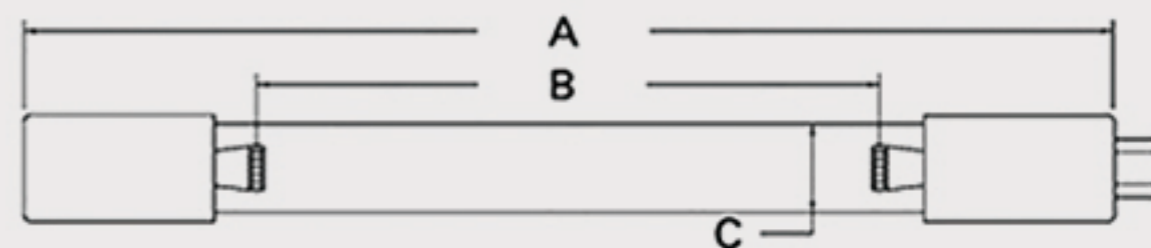

Technical Data Sheets

CUREUV Part No: **510450**

(A) Total Length: 450 mm

(B) Arc Length: 370 mm

(C) Lamp Quartz Diameter : 15 mm

Operating Current: 0.425

Lamp Voltage: 15.53

Lamp Wattage: 22

Peak UV Output: 253.7nm

Glass Type: Non Ozone

Output UVC Watts: 6.6

Output uW/cm² @ 1m: 62

Rated Life (hrs): 10,000

Style: 4 Pin

Style: No Hole Base

Lot Number: _____