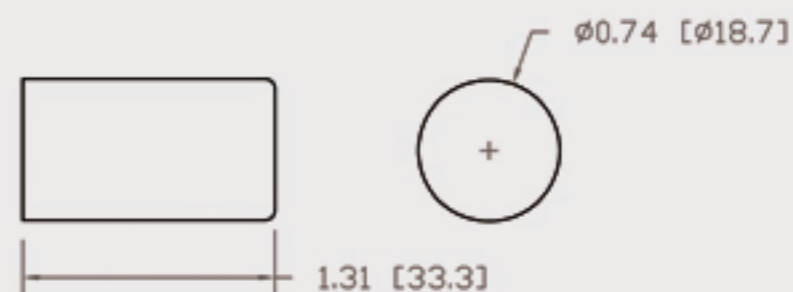

Technical Data Sheets

CUREUV Part No: **510450**

(A) Total Length: 450 mm

(B) Arc Length: 370 mm

(C) Lamp Quartz Diameter : 15 mm

Operating Current: 0.425

Lamp Voltage: 15.53

Lamp Wattage: 22

Peak UV Output: 253.7nm

Glass Type: Non Ozone

Output UVC Watts: 6.6

Output uW/cm² @ 1m: 62

Rated Life (hrs): 10,000

Style: 4 Pin

Style: No Hole Base

Lot Number: _____