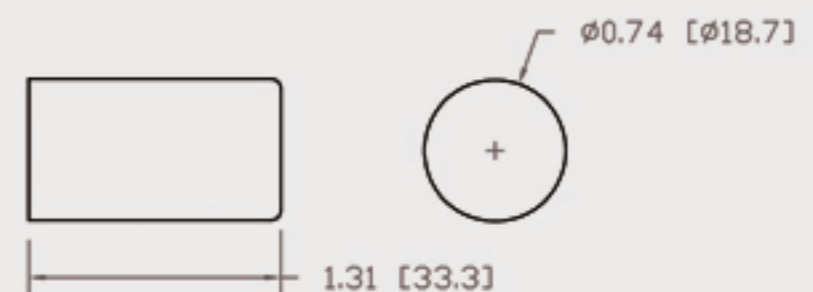

Technical Data Sheets

CUREUV Part No: **510449**

(A) Total Length: 450 mm

(B) Arc Length: 370 mm

(C) Lamp Quartz Diameter : 15 mm

Operating Current: 0.425

Lamp Voltage: 15.53

Lamp Wattage: 22

Peak UV Output: 253.7nm

Glass Type: Non Ozone

Output UVC Watts: 6.6

Output uW/cm² @ 1m: 62

Rated Life (hrs): 10,000

Style: 4 Pin

Style: No Hole Base

Lot Number: _____