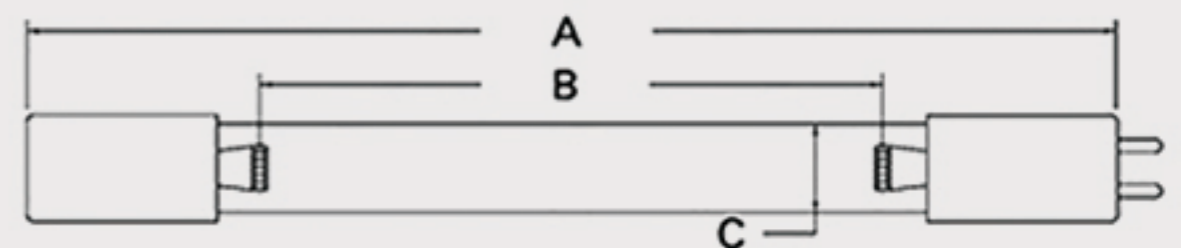

Technical Data Sheets

CUREUV Part No: **510449**

(A) Total Length: 450 mm

(B) Arc Length: 370 mm

(C) Lamp Quartz Diameter : 15 mm

Operating Current: 0.425

Lamp Voltage: 15.53

Lamp Wattage: 22

Peak UV Output: 253.7nm

Glass Type: Non Ozone

Output UVC Watts: 6.6

Output uW/cm² @ 1m: 62

Rated Life (hrs): 10,000

Style: 4 Pin

Style: No Hole Base

Lot Number: _____