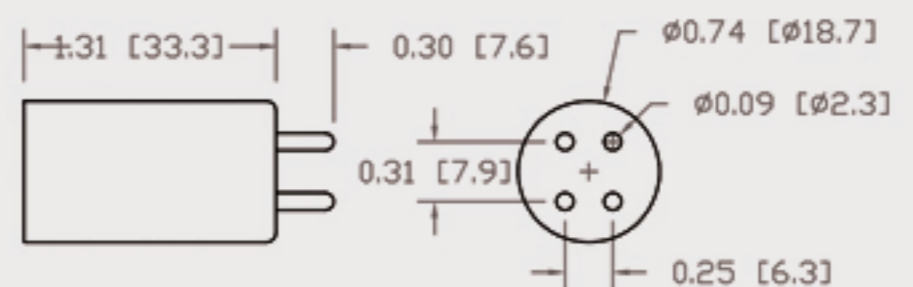

Technical Data Sheets

CUREUV Part No: **510449**

(A) Total Length: 450 mm

(B) Arc Length: 370 mm

(C) Lamp Quartz Diameter : 15 mm

Operating Current: 0.425

Lamp Voltage: 15.53

Lamp Wattage: 22

Peak UV Output: 253.7nm

Glass Type: Non Ozone

Output UVC Watts: 6.6

Output uW/cm² @ 1m: 62

Rated Life (hrs): 10,000

Style: 4 Pin

Style: No Hole Base

Lot Number: _____