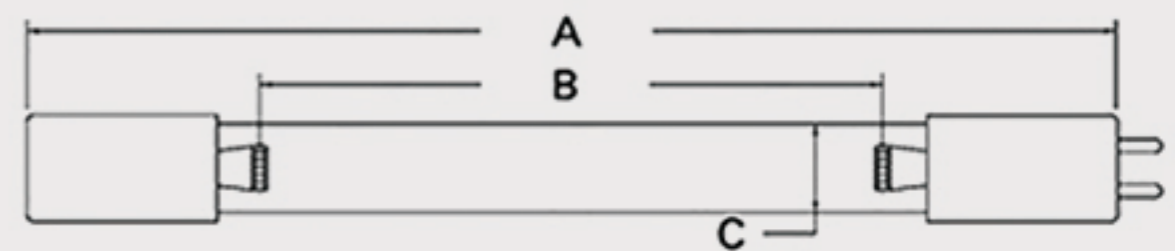

Technical Data Sheets

CUREUV Part No: **510448**

(A) Total Length: 450 mm

(B) Arc Length: 370 mm

(C) Lamp Quartz Diameter : 15 mm

Operating Current: 0.425

Lamp Voltage: 15.53

Lamp Wattage: 22

Peak UV Output: 253.7nm

Glass Type: Non Ozone

Output UVC Watts: 6.6

Output uW/cm² @ 1m: 62

Rated Life (hrs): 10,000

Style: 4 Pin

Style: No Hole Base

Lot Number: _____