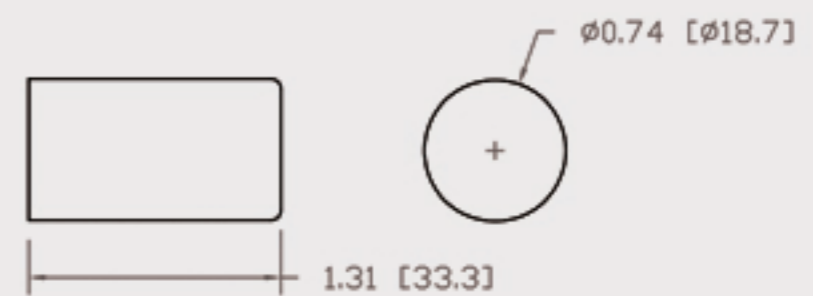

Technical Data Sheets

CUREUV Part No: **510448**

(A) Total Length: 450 mm

(B) Arc Length: 370 mm

(C) Lamp Quartz Diameter : 15 mm

Operating Current: 0.425

Lamp Voltage: 15.53

Lamp Wattage: 22

Peak UV Output: 253.7nm

Glass Type: Non Ozone

Output UVC Watts: 6.6

Output uW/cm² @ 1m: 62

Rated Life (hrs): 10,000

Style: 4 Pin

Style: No Hole Base

Lot Number: _____