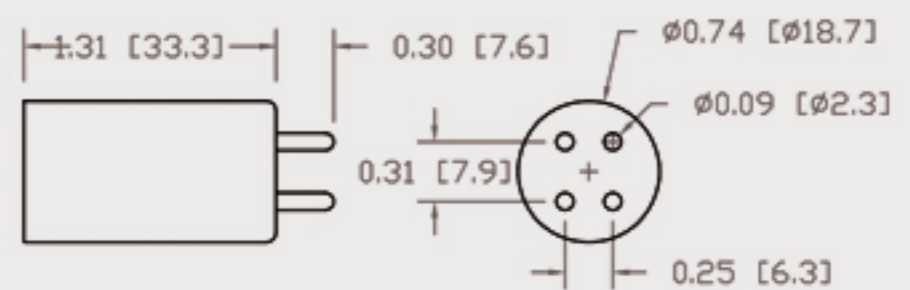

Technical Data Sheets

CUREUV Part No: **510448**

(A) Total Length: 450 mm

(B) Arc Length: 370 mm

(C) Lamp Quartz Diameter : 15 mm

Operating Current: 0.425

Lamp Voltage: 15.53

Lamp Wattage: 22

Peak UV Output: 253.7nm

Glass Type: Non Ozone

Output UVC Watts: 6.6

Output uW/cm² @ 1m: 62

Rated Life (hrs): 10,000

Style: 4 Pin

Style: No Hole Base

Lot Number: _____