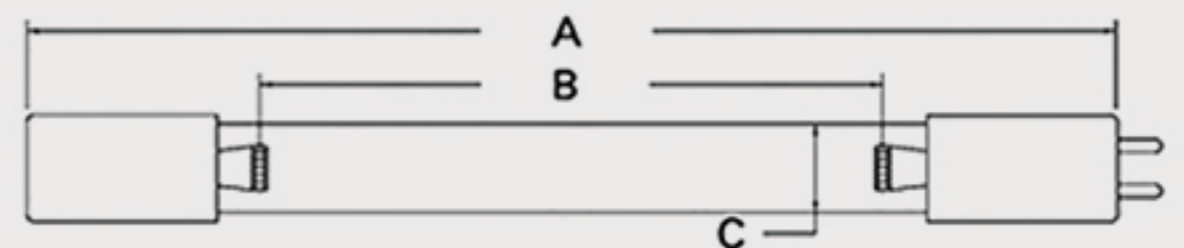

Technical Data Sheets

CUREUV Part No: **510447**

(A) Total Length: 450 mm

(B) Arc Length: 370 mm

(C) Lamp Quartz Diameter : 15 mm

Operating Current: 0.425

Lamp Voltage: 15.53

Lamp Wattage: 22

Peak UV Output: 253.7nm

Glass Type: Non Ozone

Output UVC Watts: 6.6

Output uW/cm² @ 1m: 62

Rated Life (hrs): 10,000

Style: 4 Pin

Style: No Hole Base

Lot Number: _____