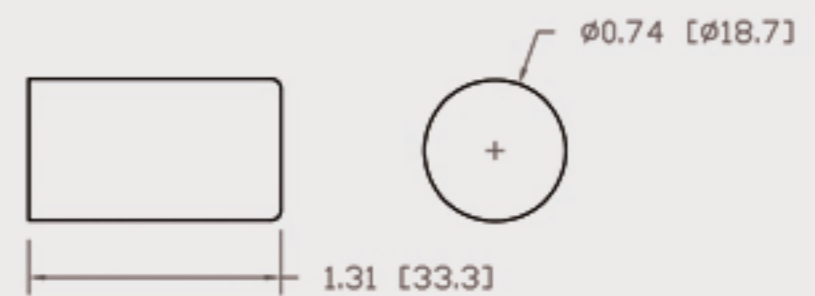

Technical Data Sheets

CUREUV Part No: **510447**

(A) Total Length: 450 mm

(B) Arc Length: 370 mm

(C) Lamp Quartz Diameter : 15 mm

Operating Current: 0.425

Lamp Voltage: 15.53

Lamp Wattage: 22

Peak UV Output: 253.7nm

Glass Type: Non Ozone

Output UVC Watts: 6.6

Output uW/cm² @ 1m: 62

Rated Life (hrs): 10,000

Style: 4 Pin

Style: No Hole Base

Lot Number: _____