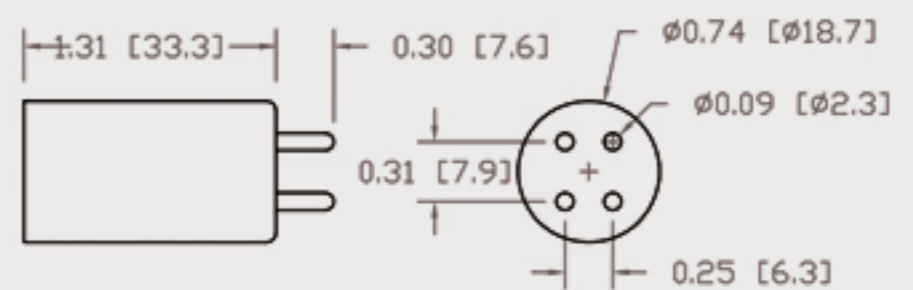

Technical Data Sheets

CUREUV Part No: **510447**

(A) Total Length: 450 mm

(B) Arc Length: 370 mm

(C) Lamp Quartz Diameter : 15 mm

Operating Current: 0.425

Lamp Voltage: 15.53

Lamp Wattage: 22

Peak UV Output: 253.7nm

Glass Type: Non Ozone

Output UVC Watts: 6.6

Output uW/cm² @ 1m: 62

Rated Life (hrs): 10,000

Style: 4 Pin

Style: No Hole Base

Lot Number: _____