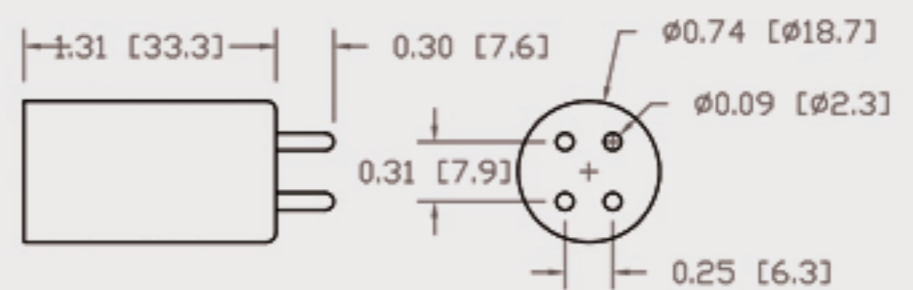

Technical Data Sheets

CUREUV Part No: **510446**

(A) Total Length: 450 mm

(B) Arc Length: 370 mm

(C) Lamp Quartz Diameter : 15 mm

Operating Current: 0.425

Lamp Voltage: 15.53

Lamp Wattage: 22

Peak UV Output: 253.7nm

Glass Type: Non Ozone

Output UVC Watts: 6.6

Output uW/cm² @ 1m: 62

Rated Life (hrs): 10,000

Style: 4 Pin

Style: No Hole Base

Lot Number: _____