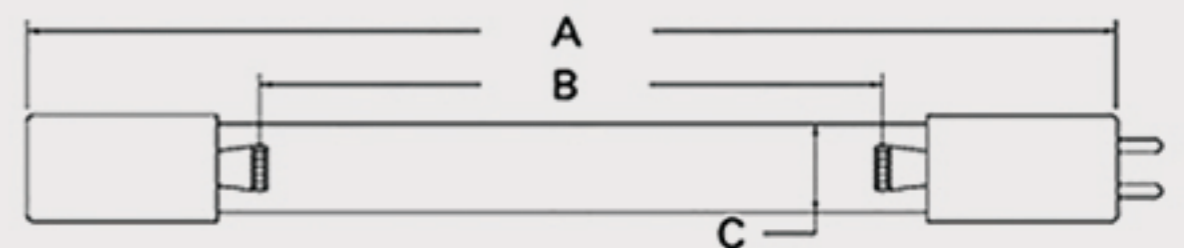

Technical Data Sheets

CUREUV Part No: **510446**

(A) Total Length: 450 mm

(B) Arc Length: 370 mm

(C) Lamp Quartz Diameter : 15 mm

Operating Current: 0.425

Lamp Voltage: 15.53

Lamp Wattage: 22

Peak UV Output: 253.7nm

Glass Type: Non Ozone

Output UVC Watts: 6.6

Output uW/cm² @ 1m: 62

Rated Life (hrs): 10,000

Style: 4 Pin

Style: No Hole Base

Lot Number: _____