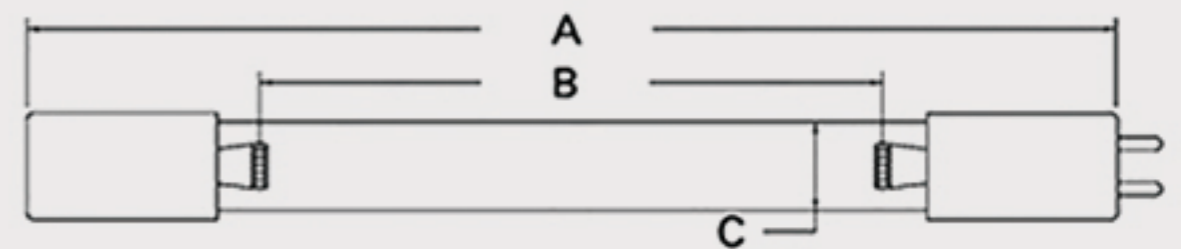

Technical Data Sheets

CUREUV Part No: **510444**

(A) Total Length: 450 mm

(B) Arc Length: 370 mm

(C) Lamp Quartz Diameter : 15 mm

Operating Current: 0.425

Lamp Voltage: 15.53

Lamp Wattage: 22

Peak UV Output: 253.7nm

Glass Type: Non Ozone

Output UVC Watts: 6.6

Output $\mu\text{W}/\text{cm}^2$ @ 1m: 62

Rated Life (hrs): 10,000

Style: 4 Pin

Style: No Hole Base

Lot Number: _____