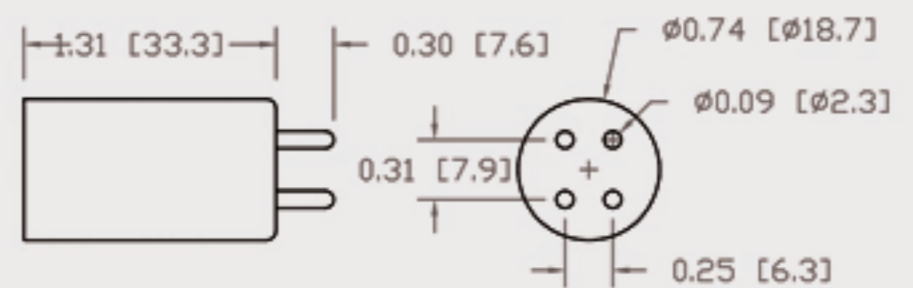

Technical Data Sheets

CUREUV Part No: **510444**

(A) Total Length: 450 mm

(B) Arc Length: 370 mm

(C) Lamp Quartz Diameter : 15 mm

Operating Current: 0.425

Lamp Voltage: 15.53

Lamp Wattage: 22

Peak UV Output: 253.7nm

Glass Type: Non Ozone

Output UVC Watts: 6.6

Output $\mu\text{W}/\text{cm}^2$ @ 1m: 62

Rated Life (hrs): 10,000

Style: 4 Pin

Style: No Hole Base

Lot Number: _____