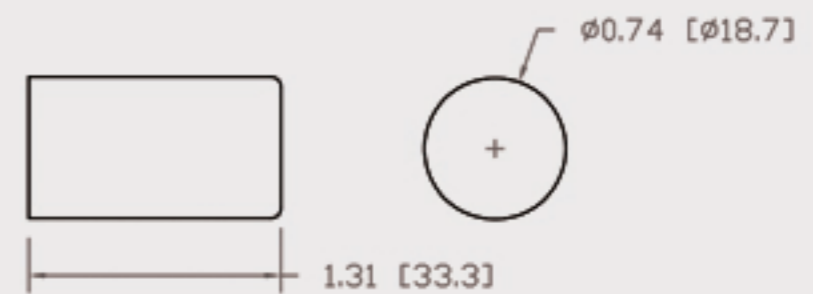

Technical Data Sheets

CUREUV Part No: **510444**

(A) Total Length: 450 mm

(B) Arc Length: 370 mm

(C) Lamp Quartz Diameter : 15 mm

Operating Current: 0.425

Lamp Voltage: 15.53

Lamp Wattage: 22

Peak UV Output: 253.7nm

Glass Type: Non Ozone

Output UVC Watts: 6.6

Output $\mu\text{W}/\text{cm}^2$ @ 1m: 62

Rated Life (hrs): 10,000

Style: 4 Pin

Style: No Hole Base

Lot Number: _____