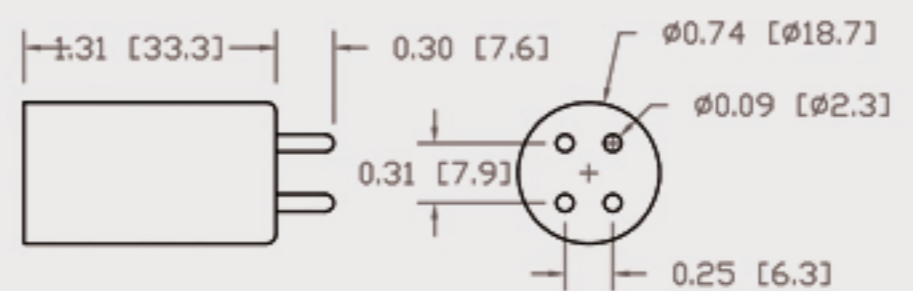

Technical Data Sheets

CUREUV Part No: **194838**

(A) Total Length: 436 mm

(B) Arc Length: 350 mm

(C) Lamp Quartz Diameter : 15 mm

Operating Current: 800mA

Lamp Voltage:

Lamp Wattage: 48

Peak UV Output: 253.7nm

Glass Type: Non Ozone

Output UVC Watts: 13

Output uW/cm² @ 1m: 120

Rated Life (hrs): 10,000

Style: 4 Pin

Style: No Hole Base

Lot Number: _____