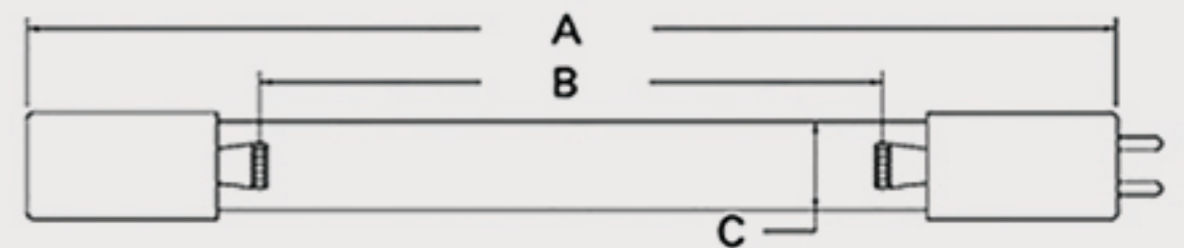

Technical Data Sheets

CUREUV Part No: **194838**

(A) Total Length: 436 mm

(B) Arc Length: 350 mm

(C) Lamp Quartz Diameter : 15 mm

Operating Current: 800mA

Lamp Voltage:

Lamp Wattage: 48

Peak UV Output: 253.7nm

Glass Type: Non Ozone

Output UVC Watts: 13

Output uW/cm² @ 1m: 120

Rated Life (hrs): 10,000

Style: 4 Pin

Style: No Hole Base

Lot Number: _____