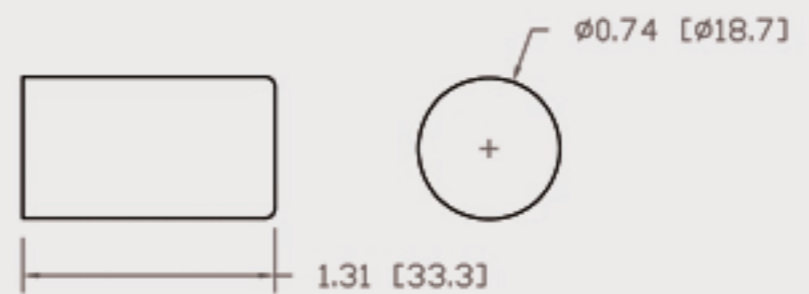

Technical Data Sheet

CUREUV Part No: **194684**

(A) Total Length: 1554mm

(B) Arc Length: 1470 mm

(C) Lamp Quartz Diameter : 15 mm

Operating Current: 450mA

Lamp Voltage: 170

Lamp Wattage: 75

Peak UV Output: 253.7nm

Glass Type: Non Ozone

Output UVC Watts:

Output uW/cm² @ 1m:

Rated Life (hrs): 10,000

Style: 4 Pin

Style: No Hole Base

Lot Number: _____