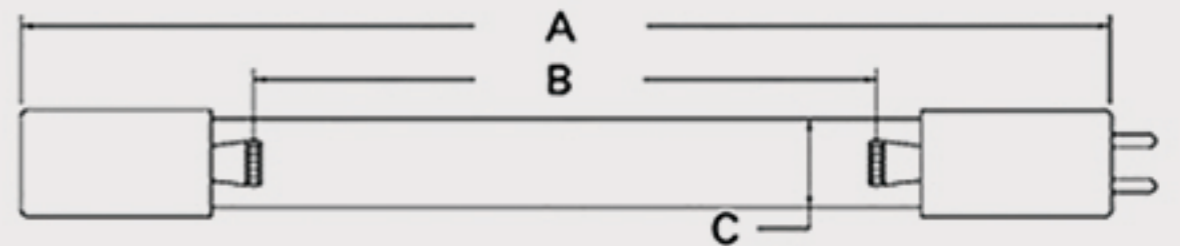

Technical Data Sheet

CUREUV Part No: **194684**

(A) Total Length: 1554mm

(B) Arc Length: 1470 mm

(C) Lamp Quartz Diameter : 15 mm

Operating Current: 450mA

Lamp Voltage: 170

Lamp Wattage: 75

Peak UV Output: 253.7nm

Glass Type: Non Ozone

Output UVC Watts:

Output uW/cm² @ 1m:

Rated Life (hrs): 10,000

Style: 4 Pin

Style: No Hole Base

Lot Number: _____