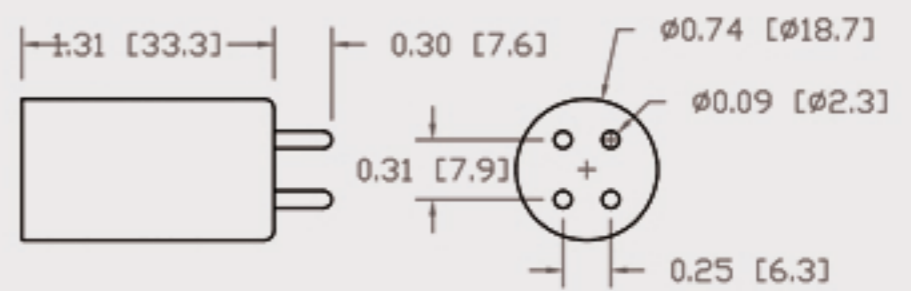

Technical Data Sheet

CUREUV Part No: **194684**

(A) Total Length: 1554mm

(B) Arc Length: 1470 mm

(C) Lamp Quartz Diameter : 15 mm

Operating Current: 450mA

Lamp Voltage: 170

Lamp Wattage: 75

Peak UV Output: 253.7nm

Glass Type: Non Ozone

Output UVC Watts:

Output uW/cm² @ 1m:

Rated Life (hrs): 10,000

Style: 4 Pin

Style: No Hole Base

Lot Number: _____