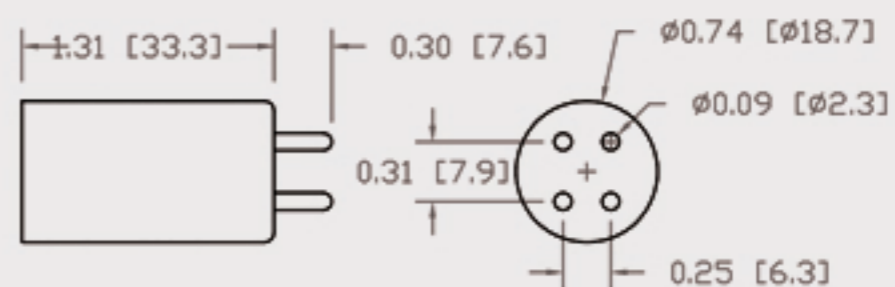

Technical Data Sheets

CUREUV Part No: **194682**

(A) Total Length: 357mm

(B) Arc Length: 275 mm

(C) Lamp Quartz Diameter : 15 mm

Operating Current: 320mA

Lamp Voltage: 56

Lamp Wattage: 16

Peak UV Output: 253.7nm

Glass Type: Non Ozone

Output UVC Watts:

Output $\mu\text{W}/\text{cm}^2$ @ 1m:

Rated Life (hrs): 10,000

Style: 4 Pin

Style: No Hole Base

Lot Number: _____