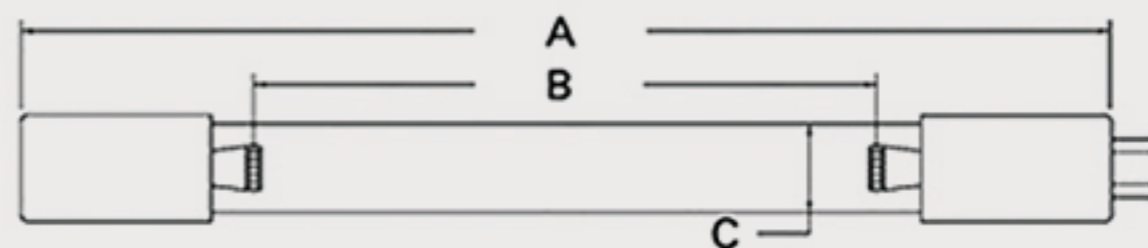

Technical Data Sheets

CUREUV Part No: **194682**

(A) Total Length: 357mm

(B) Arc Length: 275 mm

(C) Lamp Quartz Diameter : 15 mm

Operating Current: 320mA

Lamp Voltage: 56

Lamp Wattage: 16

Peak UV Output: 253.7nm

Glass Type: Non Ozone

Output UVC Watts:

Output $\mu\text{W}/\text{cm}^2$ @ 1m:

Rated Life (hrs): 10,000

Style: 4 Pin

Style: No Hole Base

Lot Number: _____