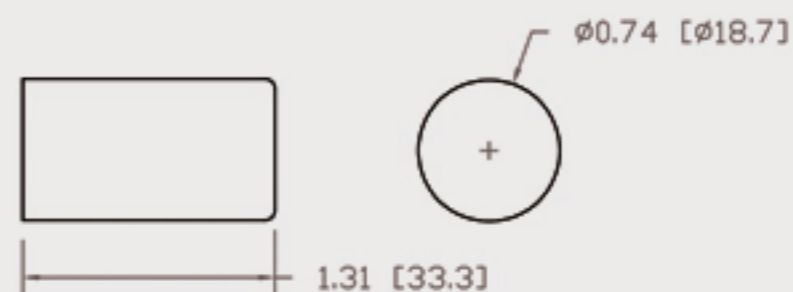

Technical Data Sheets

CUREUV Part No: **194682**

(A) Total Length: 357mm

(B) Arc Length: 275 mm

(C) Lamp Quartz Diameter : 15 mm

Operating Current: 320mA

Lamp Voltage: 56

Lamp Wattage: 16

Peak UV Output: 253.7nm

Glass Type: Non Ozone

Output UVC Watts:

Output $\mu\text{W}/\text{cm}^2$ @ 1m:

Rated Life (hrs): 10,000

Style: 4 Pin

Style: No Hole Base

Lot Number: _____