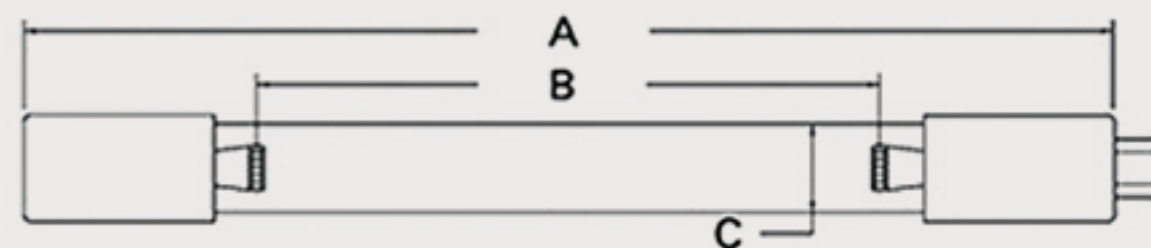

Technical Data Sheets

CUREUV Part No: **194679**

(A) Total Length: 357mm

(B) Arc Length: 275 mm

(C) Lamp Quartz Diameter : 15 mm

Operating Current: 320mA

Lamp Voltage: 56

Lamp Wattage: 16

Peak UV Output: 253.7nm

Glass Type: Non Ozone

Output UVC Watts:

Output $\mu\text{W}/\text{cm}^2$ @ 1m:

Rated Life (hrs): 10,000

Style: 4 Pin

Style: No Hole Base

Lot Number: _____