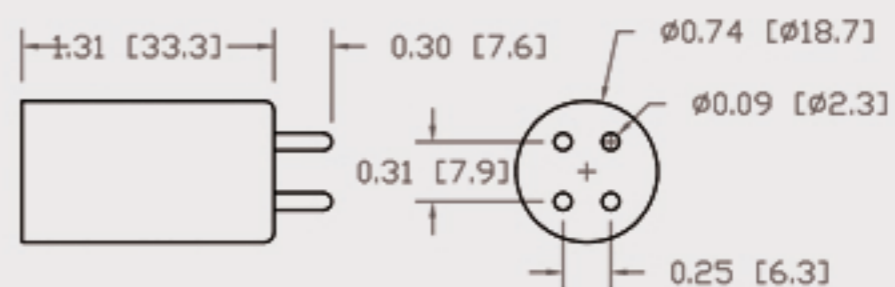

Technical Data Sheets

CUREUV Part No: **194679**

(A) Total Length: 357mm

(B) Arc Length: 275 mm

(C) Lamp Quartz Diameter : 15 mm

Operating Current: 320mA

Lamp Voltage: 56

Lamp Wattage: 16

Peak UV Output: 253.7nm

Glass Type: Non Ozone

Output UVC Watts:

Output $\mu\text{W}/\text{cm}^2$ @ 1m:

Rated Life (hrs): 10,000

Style: 4 Pin

Style: No Hole Base

Lot Number: _____