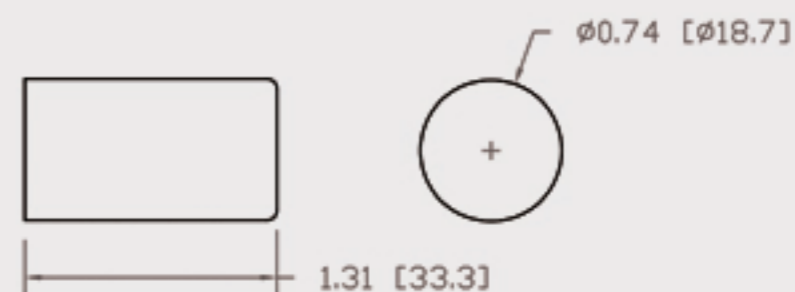

# Technical Data Sheets

CUREUV Part No: **194678**

(A) Total Length: 357mm

(B) Arc Length: 275 mm

(C) Lamp Quartz Diameter : 15 mm

Operating Current: 320mA

Lamp Voltage: 56

Lamp Wattage: 16

Peak UV Output: 253.7nm

Glass Type: Non Ozone

Output UVC Watts:

Output uW/cm<sup>2</sup> @ 1m:

Rated Life (hrs): 10,000

Style: 4 Pin

Style: No Hole Base

Lot Number: \_\_\_\_\_