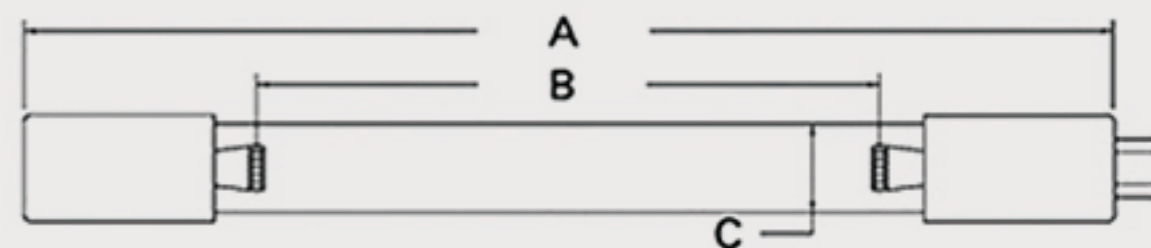

# Technical Data Sheets

CUREUV Part No: **194678**

(A) Total Length: 357mm

(B) Arc Length: 275 mm

(C) Lamp Quartz Diameter : 15 mm

Operating Current: 320mA

Lamp Voltage: 56

Lamp Wattage: 16

Peak UV Output: 253.7nm

Glass Type: Non Ozone

Output UVC Watts:

Output uW/cm<sup>2</sup> @ 1m:

Rated Life (hrs): 10,000

Style: 4 Pin

Style: No Hole Base

Lot Number: \_\_\_\_\_