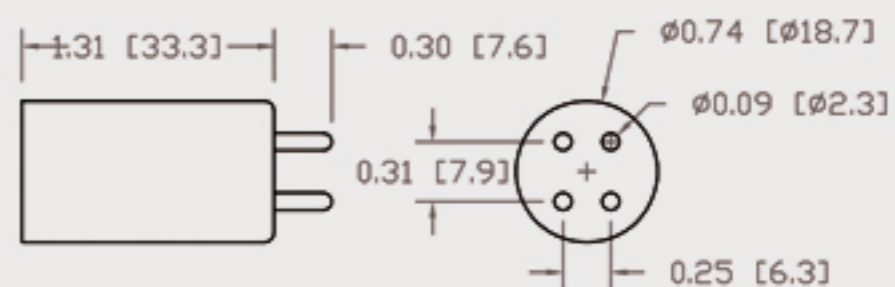

# Technical Data Sheets

CUREUV Part No: **194678**

(A) Total Length: 357mm

(B) Arc Length: 275 mm

(C) Lamp Quartz Diameter : 15 mm

Operating Current: 320mA

Lamp Voltage: 56

Lamp Wattage: 16

Peak UV Output: 253.7nm

Glass Type: Non Ozone

Output UVC Watts:

Output uW/cm<sup>2</sup> @ 1m:

Rated Life (hrs): 10,000

Style: 4 Pin

Style: No Hole Base

Lot Number: \_\_\_\_\_