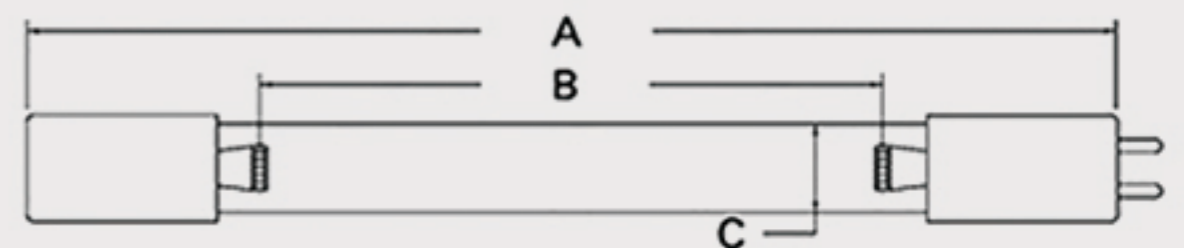

# Technical Data Sheets

CUREUV Part No: **194676**

(A) Total Length: 450 mm

(B) Arc Length: 370 mm

(C) Lamp Quartz Diameter : 15 mm

Operating Current: 0.425

Lamp Voltage: 15.53

Lamp Wattage: 22

Peak UV Output: 253.7nm

Glass Type: Non Ozone

Output UVC Watts: 6.6

Output  $\mu\text{W}/\text{cm}^2$  @ 1m: 62

Rated Life (hrs): 10,000

Style: 4 Pin

Style: No Hole Base

Lot Number: \_\_\_\_\_