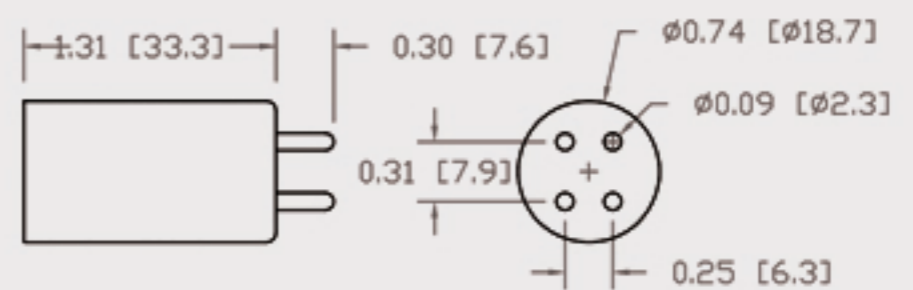

# Technical Data Sheets

CUREUV Part No: **194676**

(A) Total Length: 450 mm

(B) Arc Length: 370 mm

(C) Lamp Quartz Diameter : 15 mm

Operating Current: 0.425

Lamp Voltage: 15.53

Lamp Wattage: 22

Peak UV Output: 253.7nm

Glass Type: Non Ozone

Output UVC Watts: 6.6

Output  $\mu\text{W}/\text{cm}^2$  @ 1m: 62

Rated Life (hrs): 10,000

Style: 4 Pin

Style: No Hole Base

Lot Number: \_\_\_\_\_