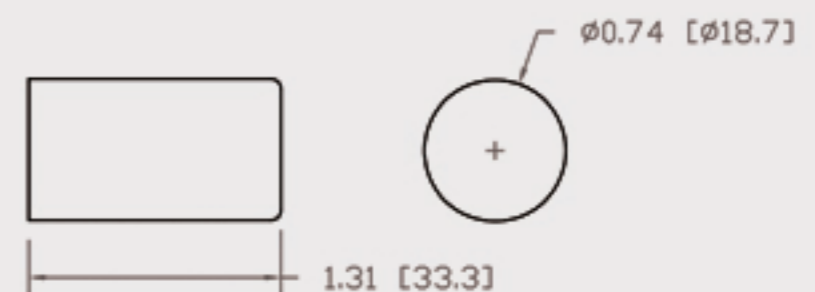

# Technical Data Sheets

CUREUV Part No: **194676**

(A) Total Length: 450 mm

(B) Arc Length: 370 mm

(C) Lamp Quartz Diameter : 15 mm

Operating Current: 0.425

Lamp Voltage: 15.53

Lamp Wattage: 22

Peak UV Output: 253.7nm

Glass Type: Non Ozone

Output UVC Watts: 6.6

Output  $\mu\text{W}/\text{cm}^2$  @ 1m: 62

Rated Life (hrs): 10,000

Style: 4 Pin

Style: No Hole Base

Lot Number: \_\_\_\_\_