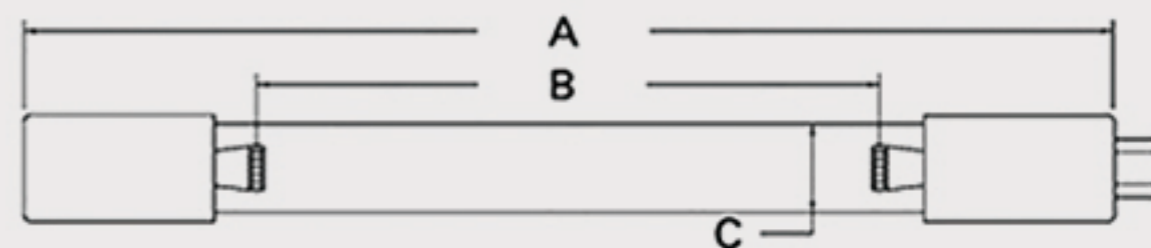

Technical Data Sheets

CUREUV Part No: **194672**

(A) Total Length: 357mm

(B) Arc Length: 275 mm

(C) Lamp Quartz Diameter : 15 mm

Operating Current: 320mA

Lamp Voltage: 56

Lamp Wattage: 16

Peak UV Output: 253.7nm

Glass Type: Non Ozone

Output UVC Watts:

Output $\mu\text{W}/\text{cm}^2$ @ 1m:

Rated Life (hrs): 10,000

Style: 4 Pin

Style: No Hole Base

Lot Number: _____