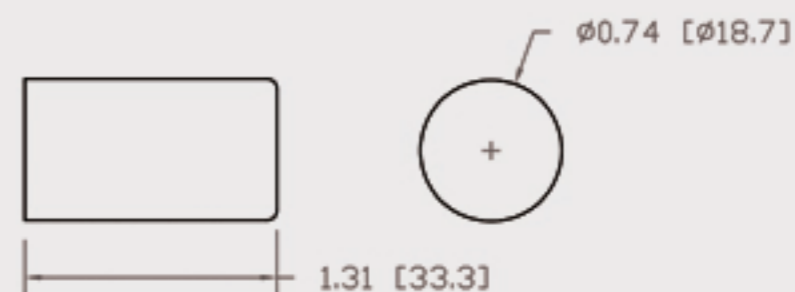

Technical Data Sheets

CUREUV Part No: **194672**

(A) Total Length: 357mm

(B) Arc Length: 275 mm

(C) Lamp Quartz Diameter : 15 mm

Operating Current: 320mA

Lamp Voltage: 56

Lamp Wattage: 16

Peak UV Output: 253.7nm

Glass Type: Non Ozone

Output UVC Watts:

Output $\mu\text{W}/\text{cm}^2$ @ 1m:

Rated Life (hrs): 10,000

Style: 4 Pin

Style: No Hole Base

Lot Number: _____